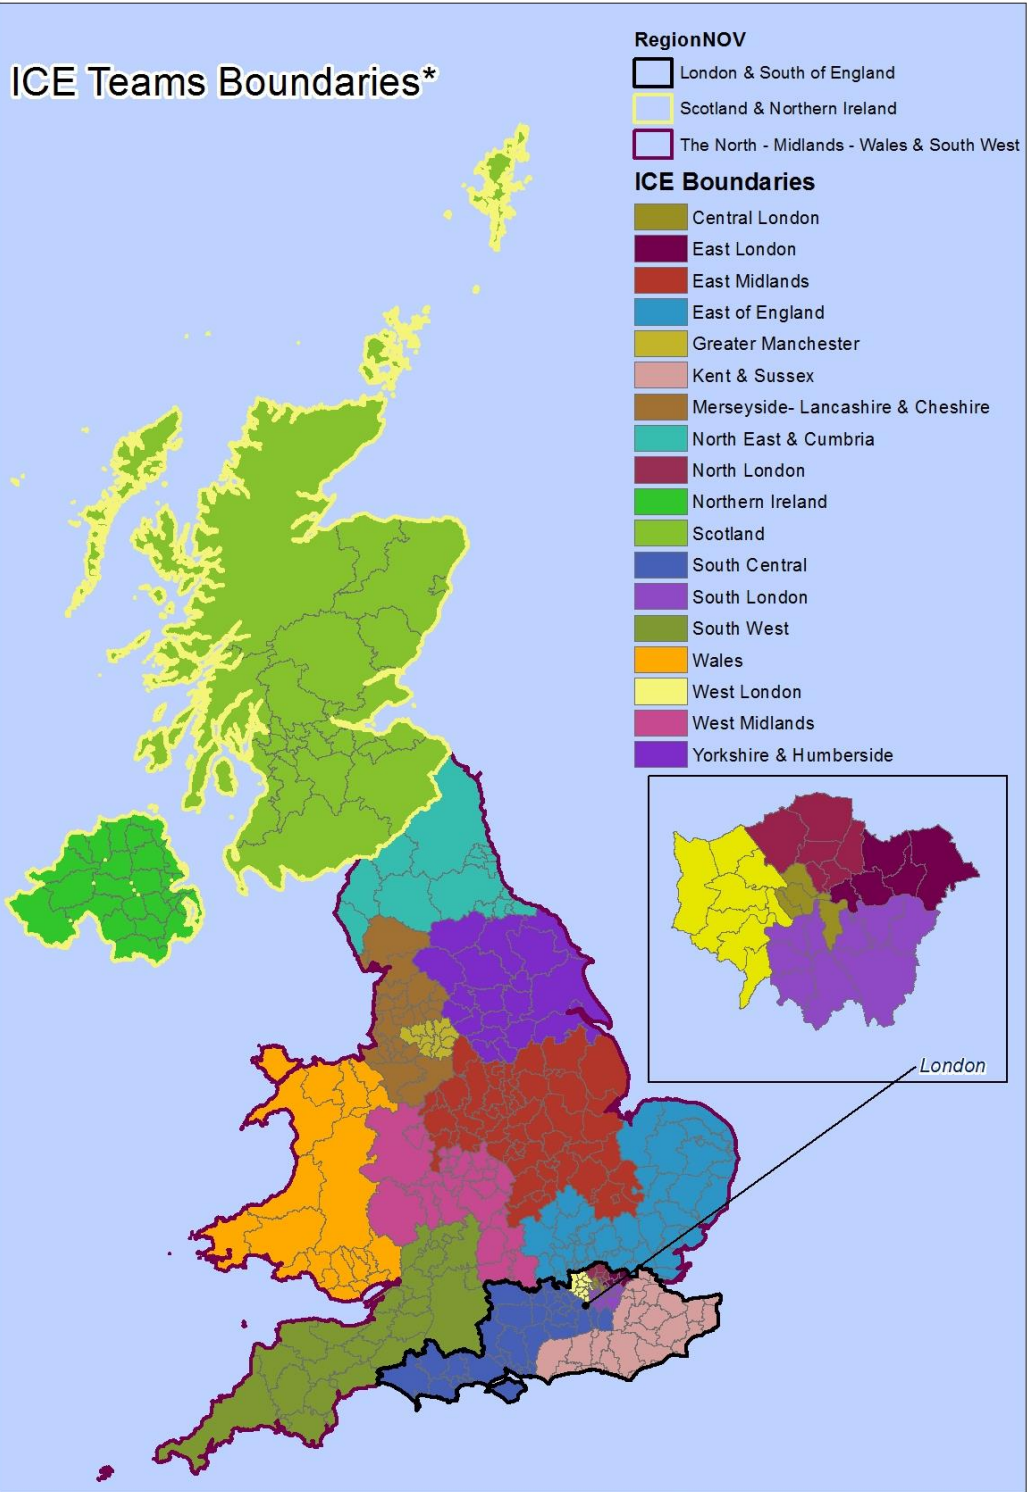

Annex C: Immigration Compliance and Enforcement contacts

There are 18 Immigration Compliance and Enforcement (ICE) teams across the country. They work with the public and alongside police, HM Revenue & Customs, local authorities and other local partners. Their purpose is to ensure compliance with immigration laws for the benefit of the community and the economy, and to enforce immigration law (including tracking down illegal migrants and targeting companies that flout the rules by employing workers illegally).

Each immigration compliance and enforcement team has a leader, who is the local point of contact for any query. The team works with the community, developing the local knowledge needed to tackle the area's specific needs and to understand and address migration's local impact.

A map confirming the areas each ICE team cover is below

Map Production by the gisanalyticalteam@homeoffice.gsi.gov.uk

* Correct on 02/12/2015 v1.4

@ Crown copyright and database rights 2015 Ordnance Survey 100049480