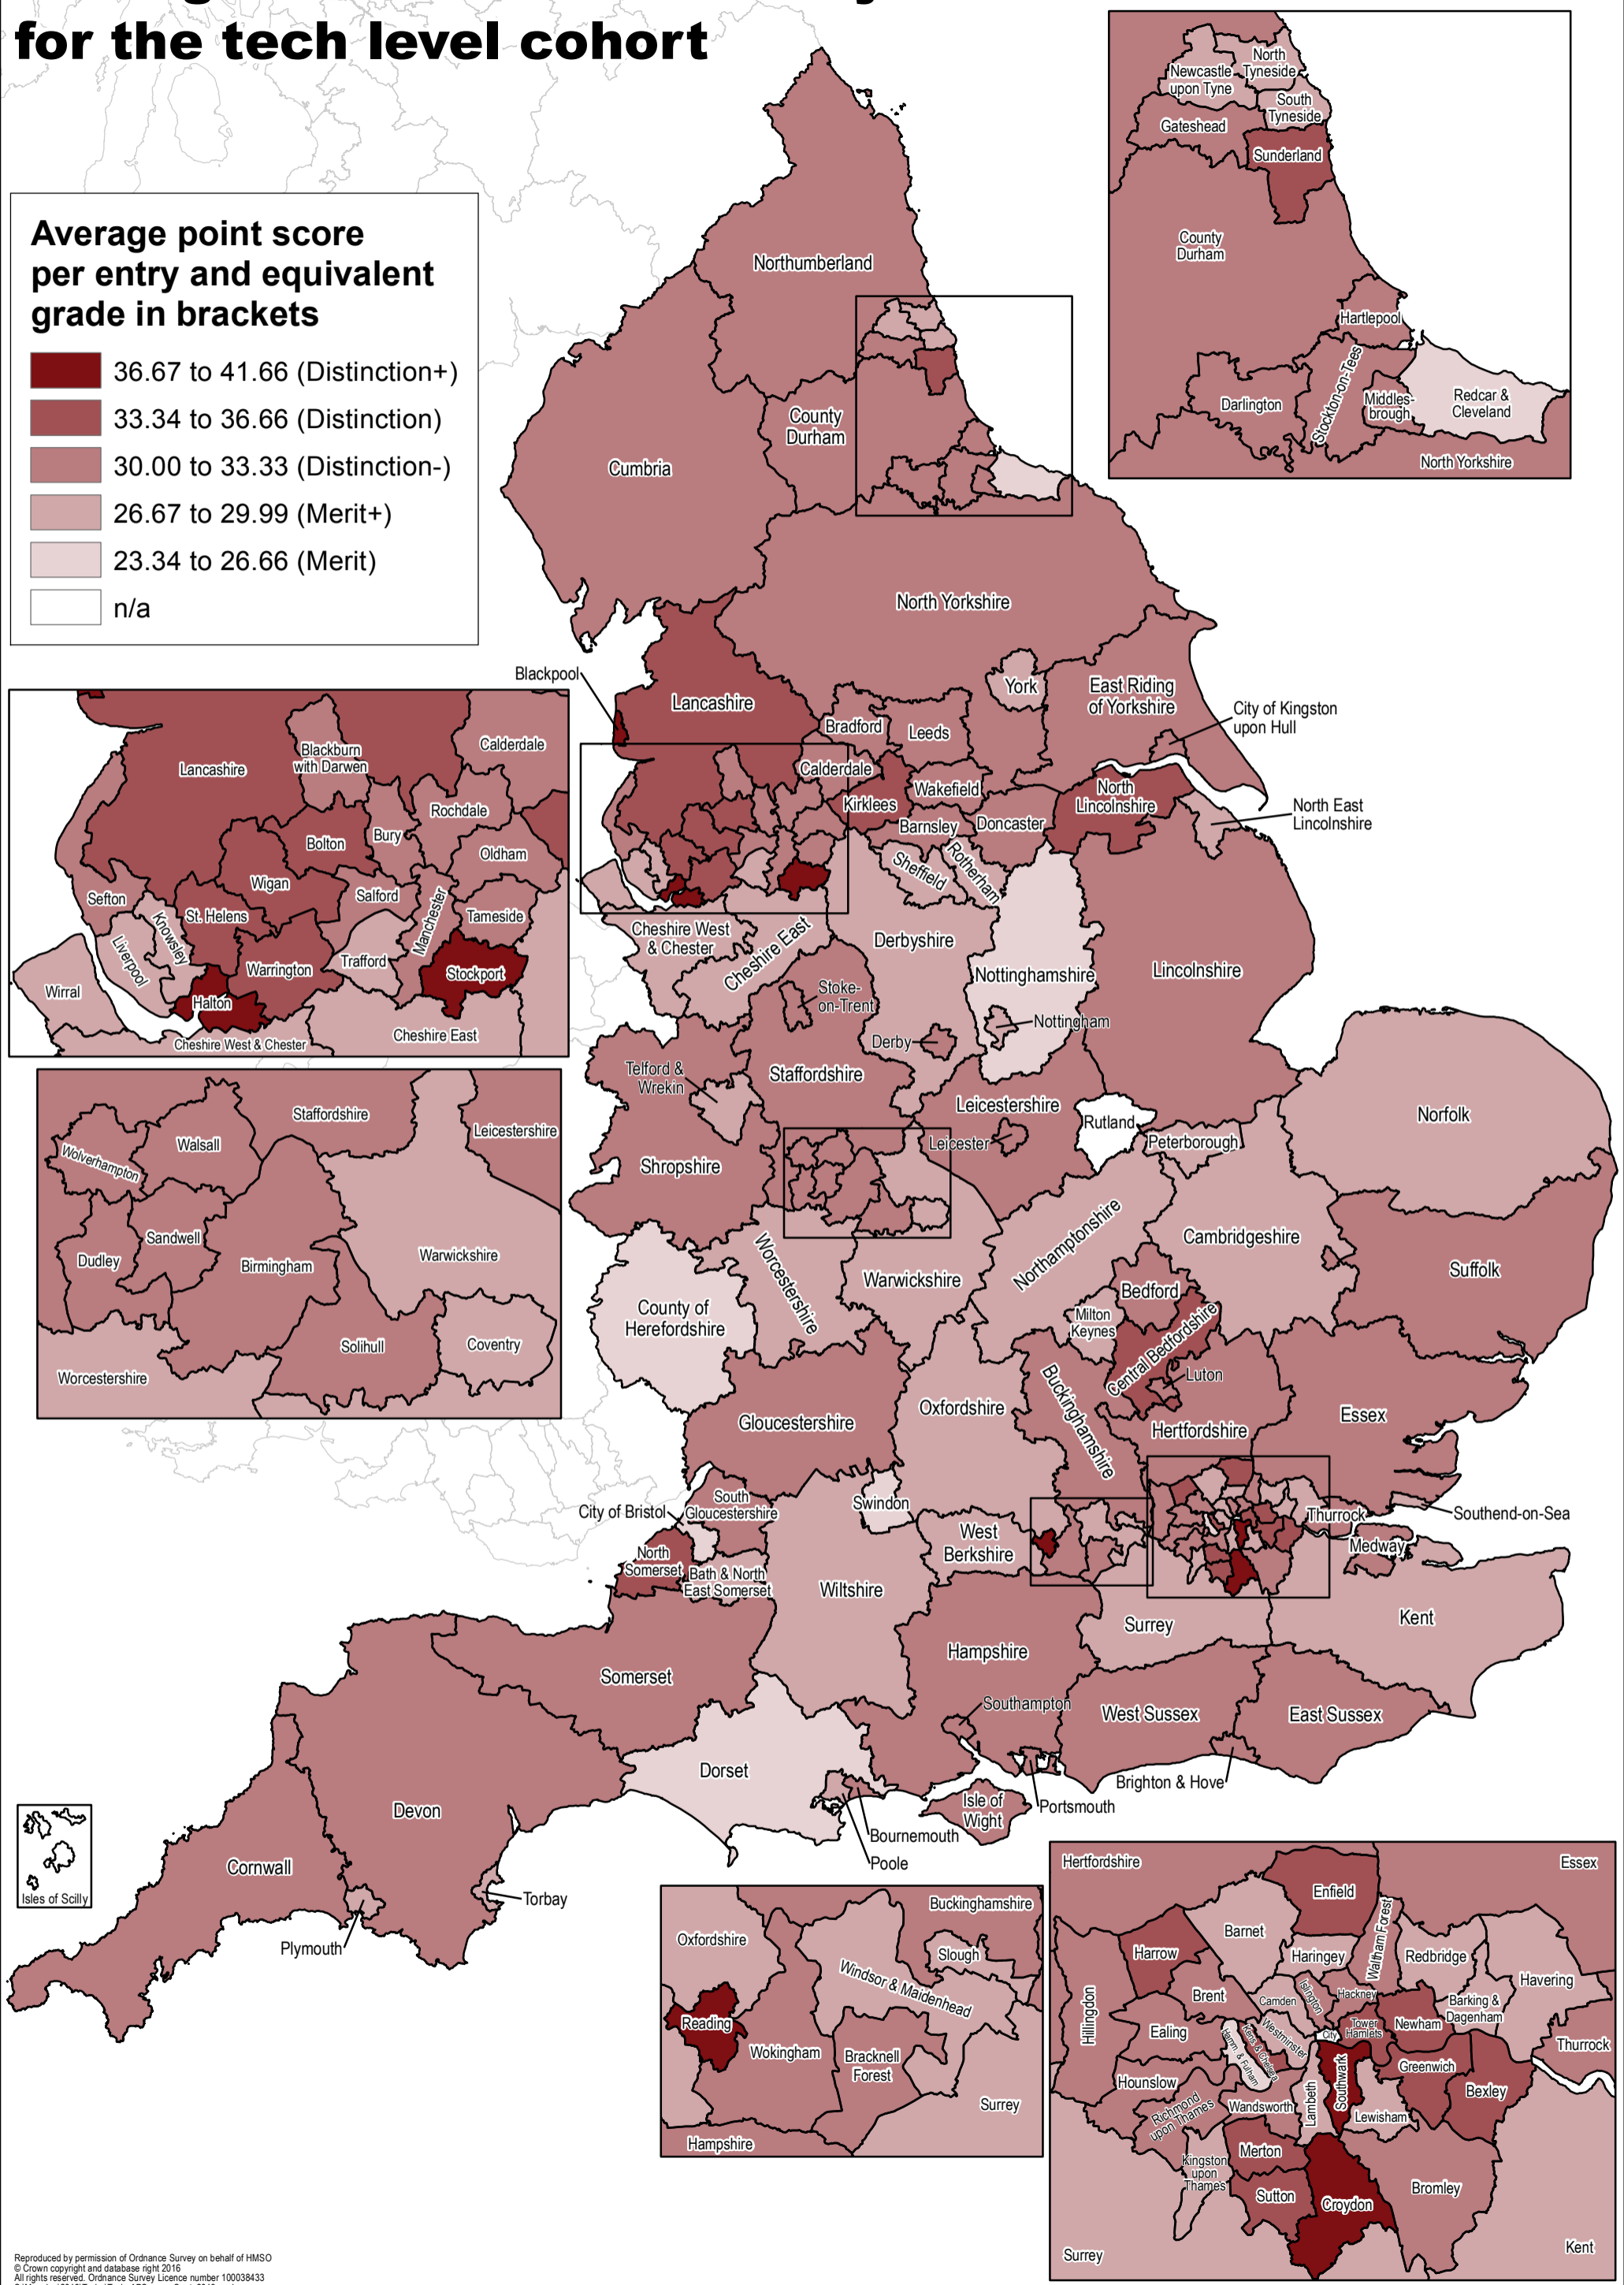

Average Point Score Per Entry for the tech level cohort