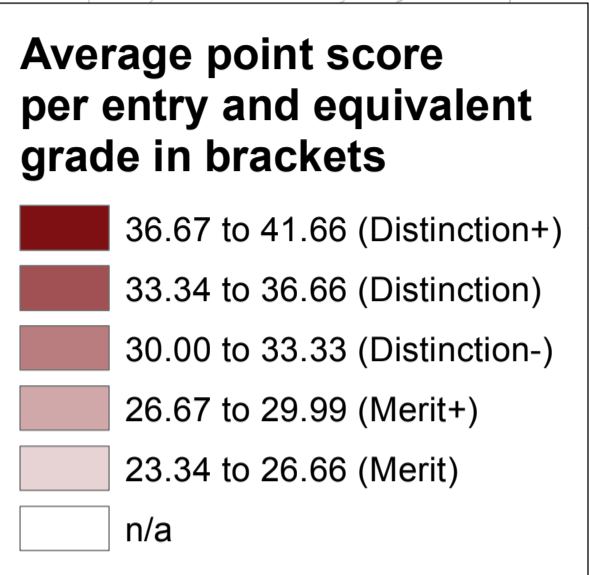

Average Point Score Per Entry for the tech level cohort