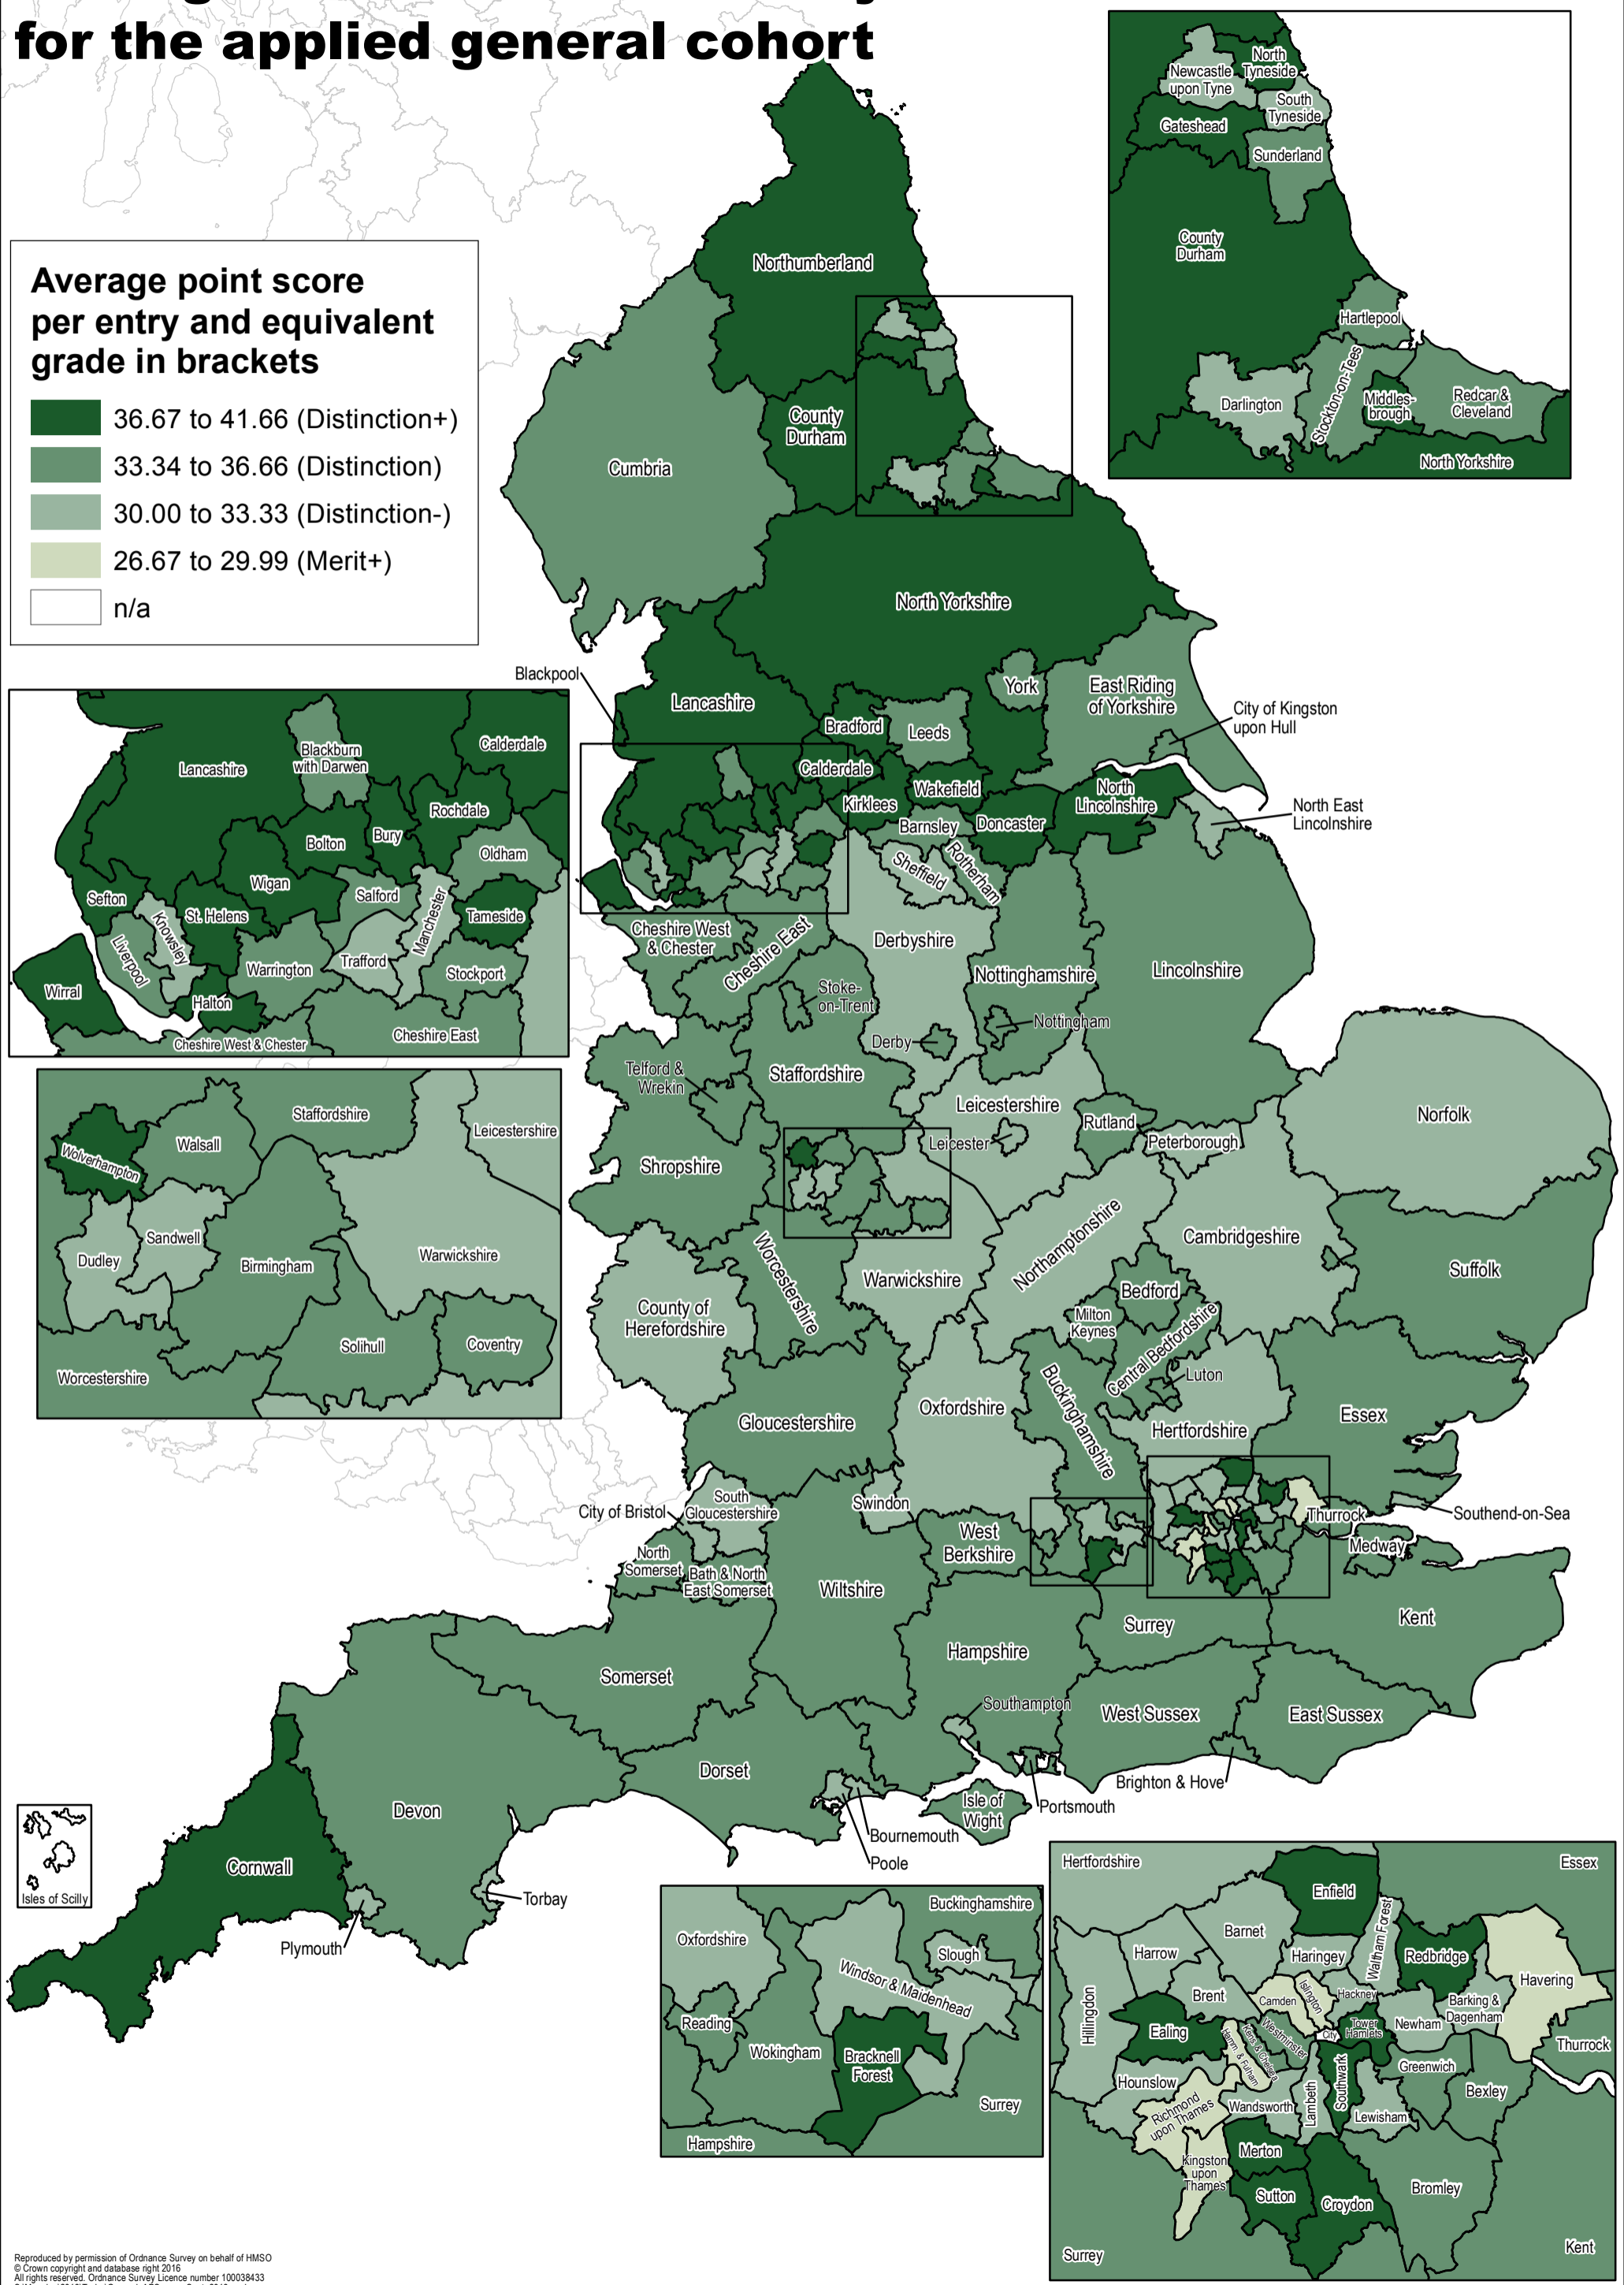

Average Point Score Per Entry for the applied general cohort

Average point score per entry and equivalent grade in brackets

- 36.67 to 41.66 (Distinction+)
- 33.34 to 36.66 (Distinction)
- 30.00 to 33.33 (Distinction-)
- 26.67 to 29.99 (Merit+)
- n/a