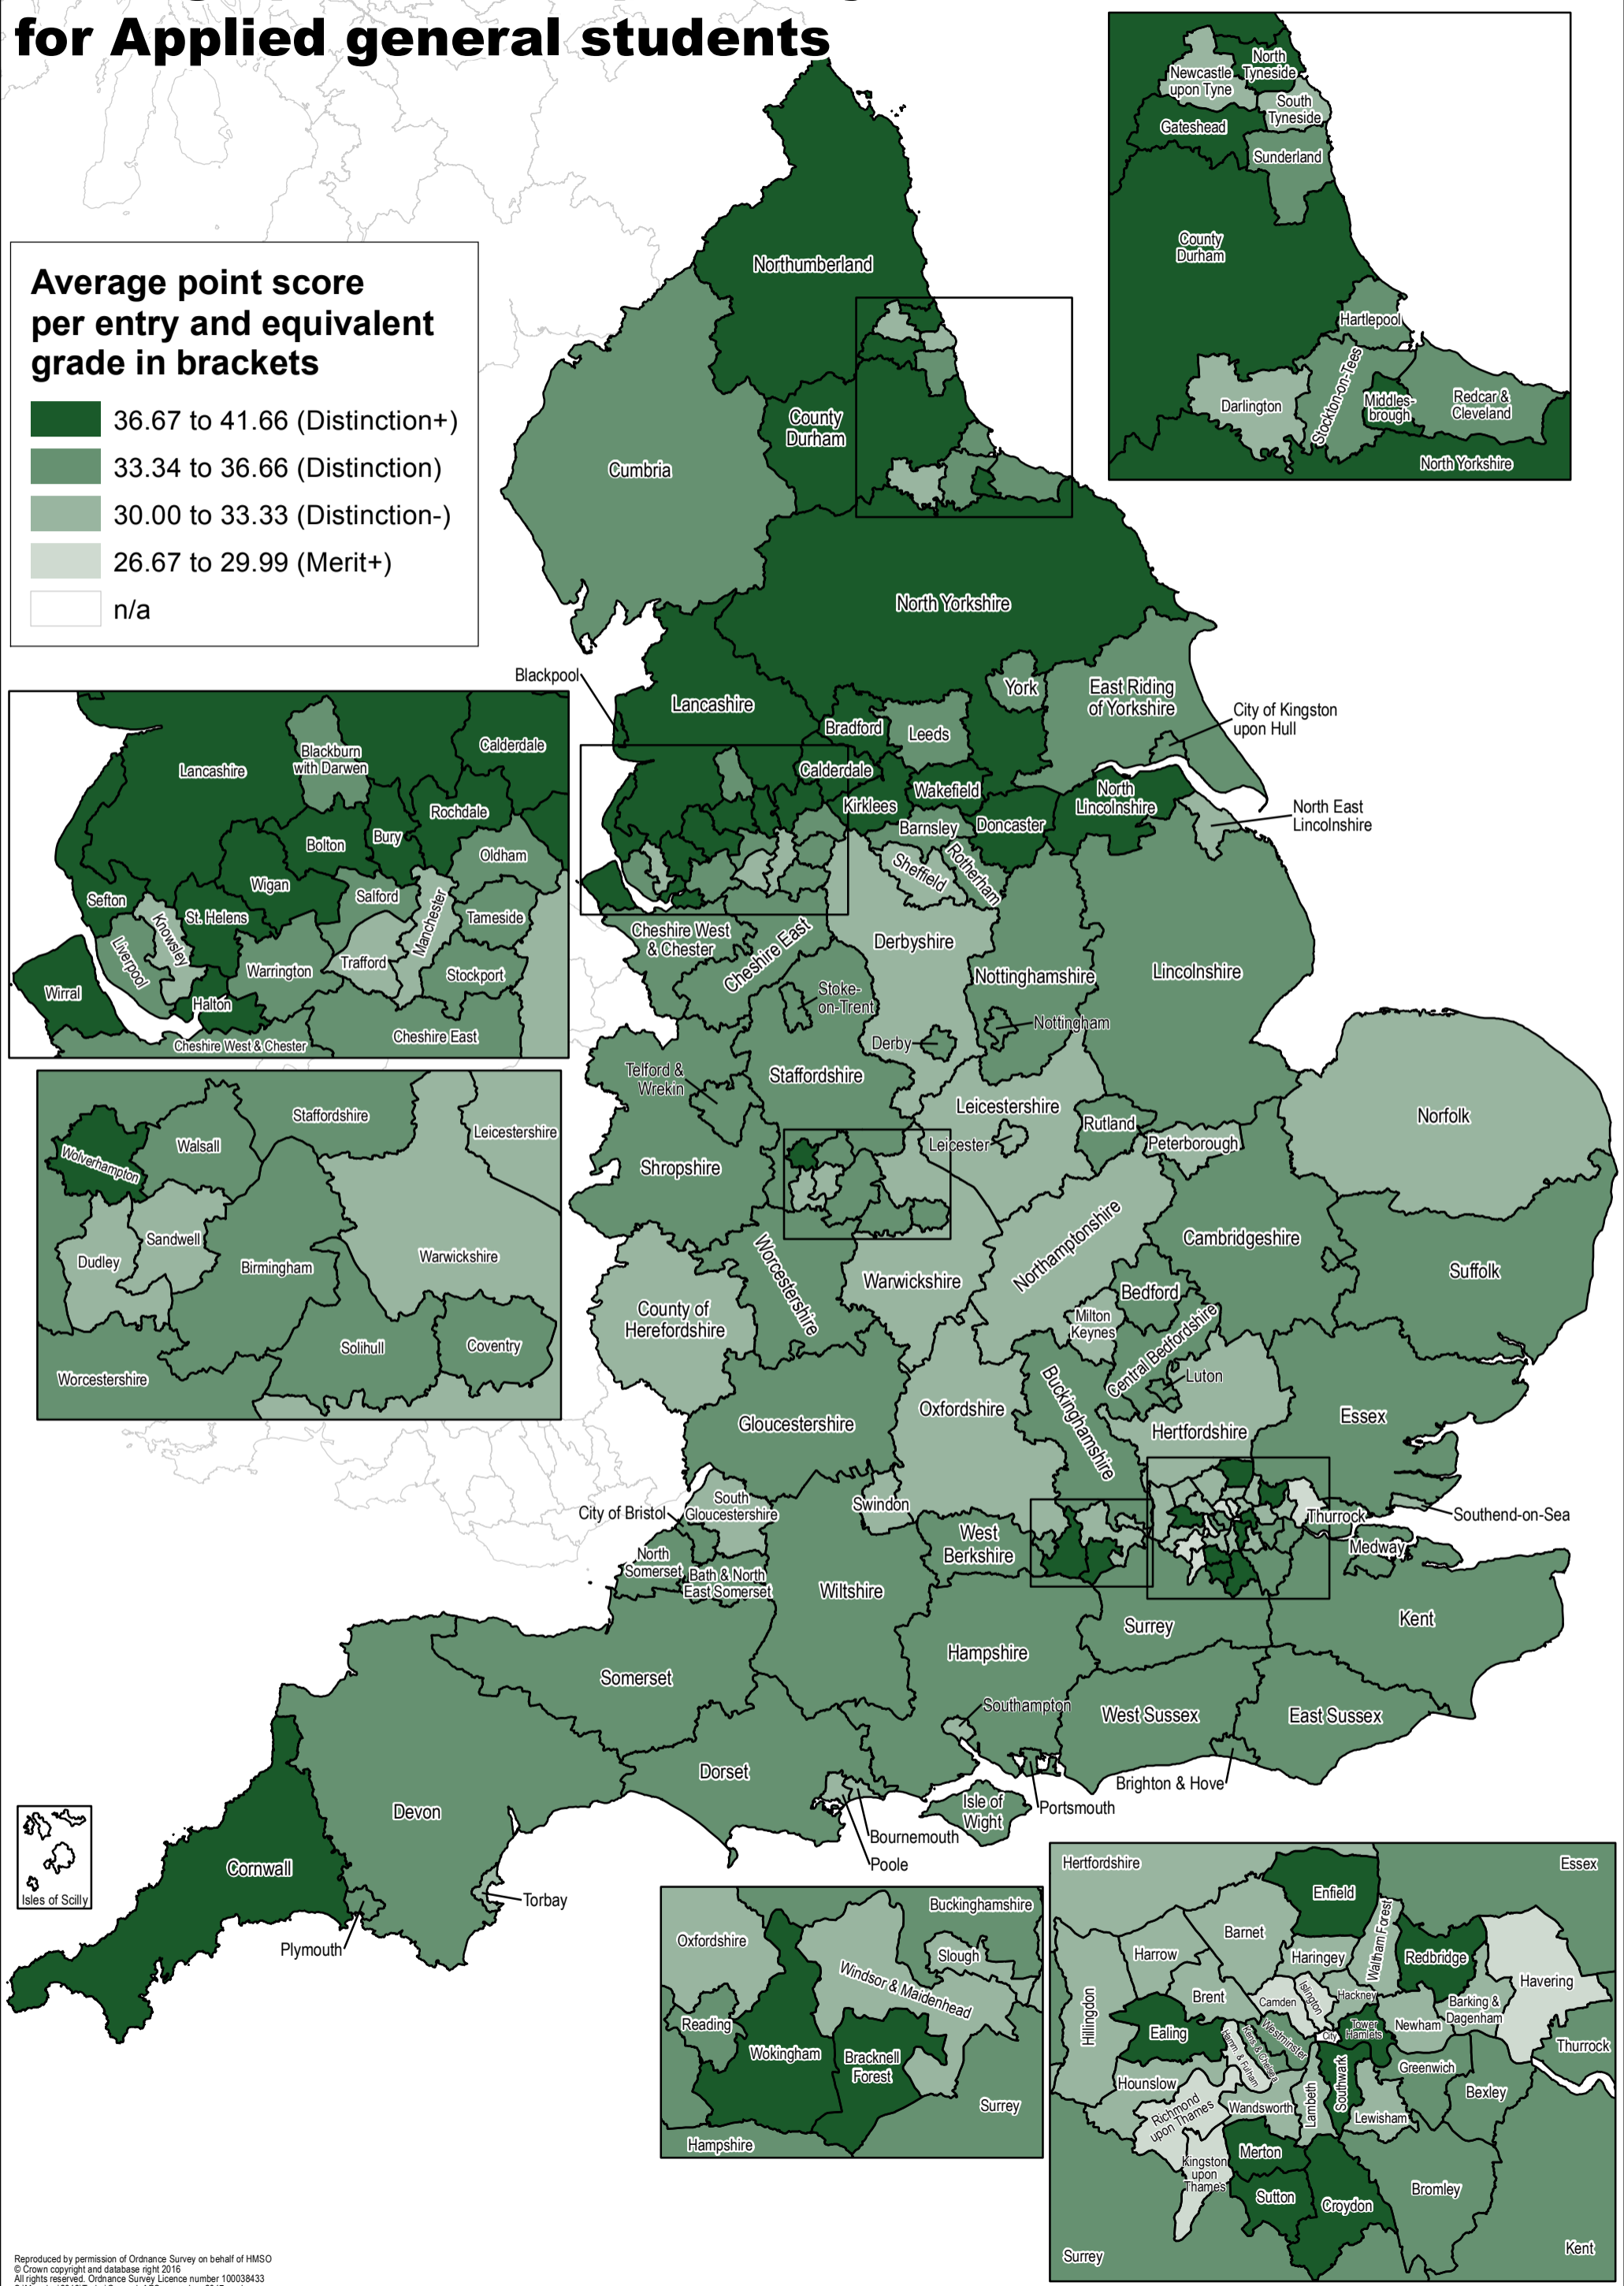

Average point score per entry for Applied general students

Average point score per entry and equivalent grade in brackets

- 36.67 to 41.66 (Distinction+)
- 33.34 to 36.66 (Distinction)
- 30.00 to 33.33 (Distinction-)
- 26.67 to 29.99 (Merit+)
- n/a