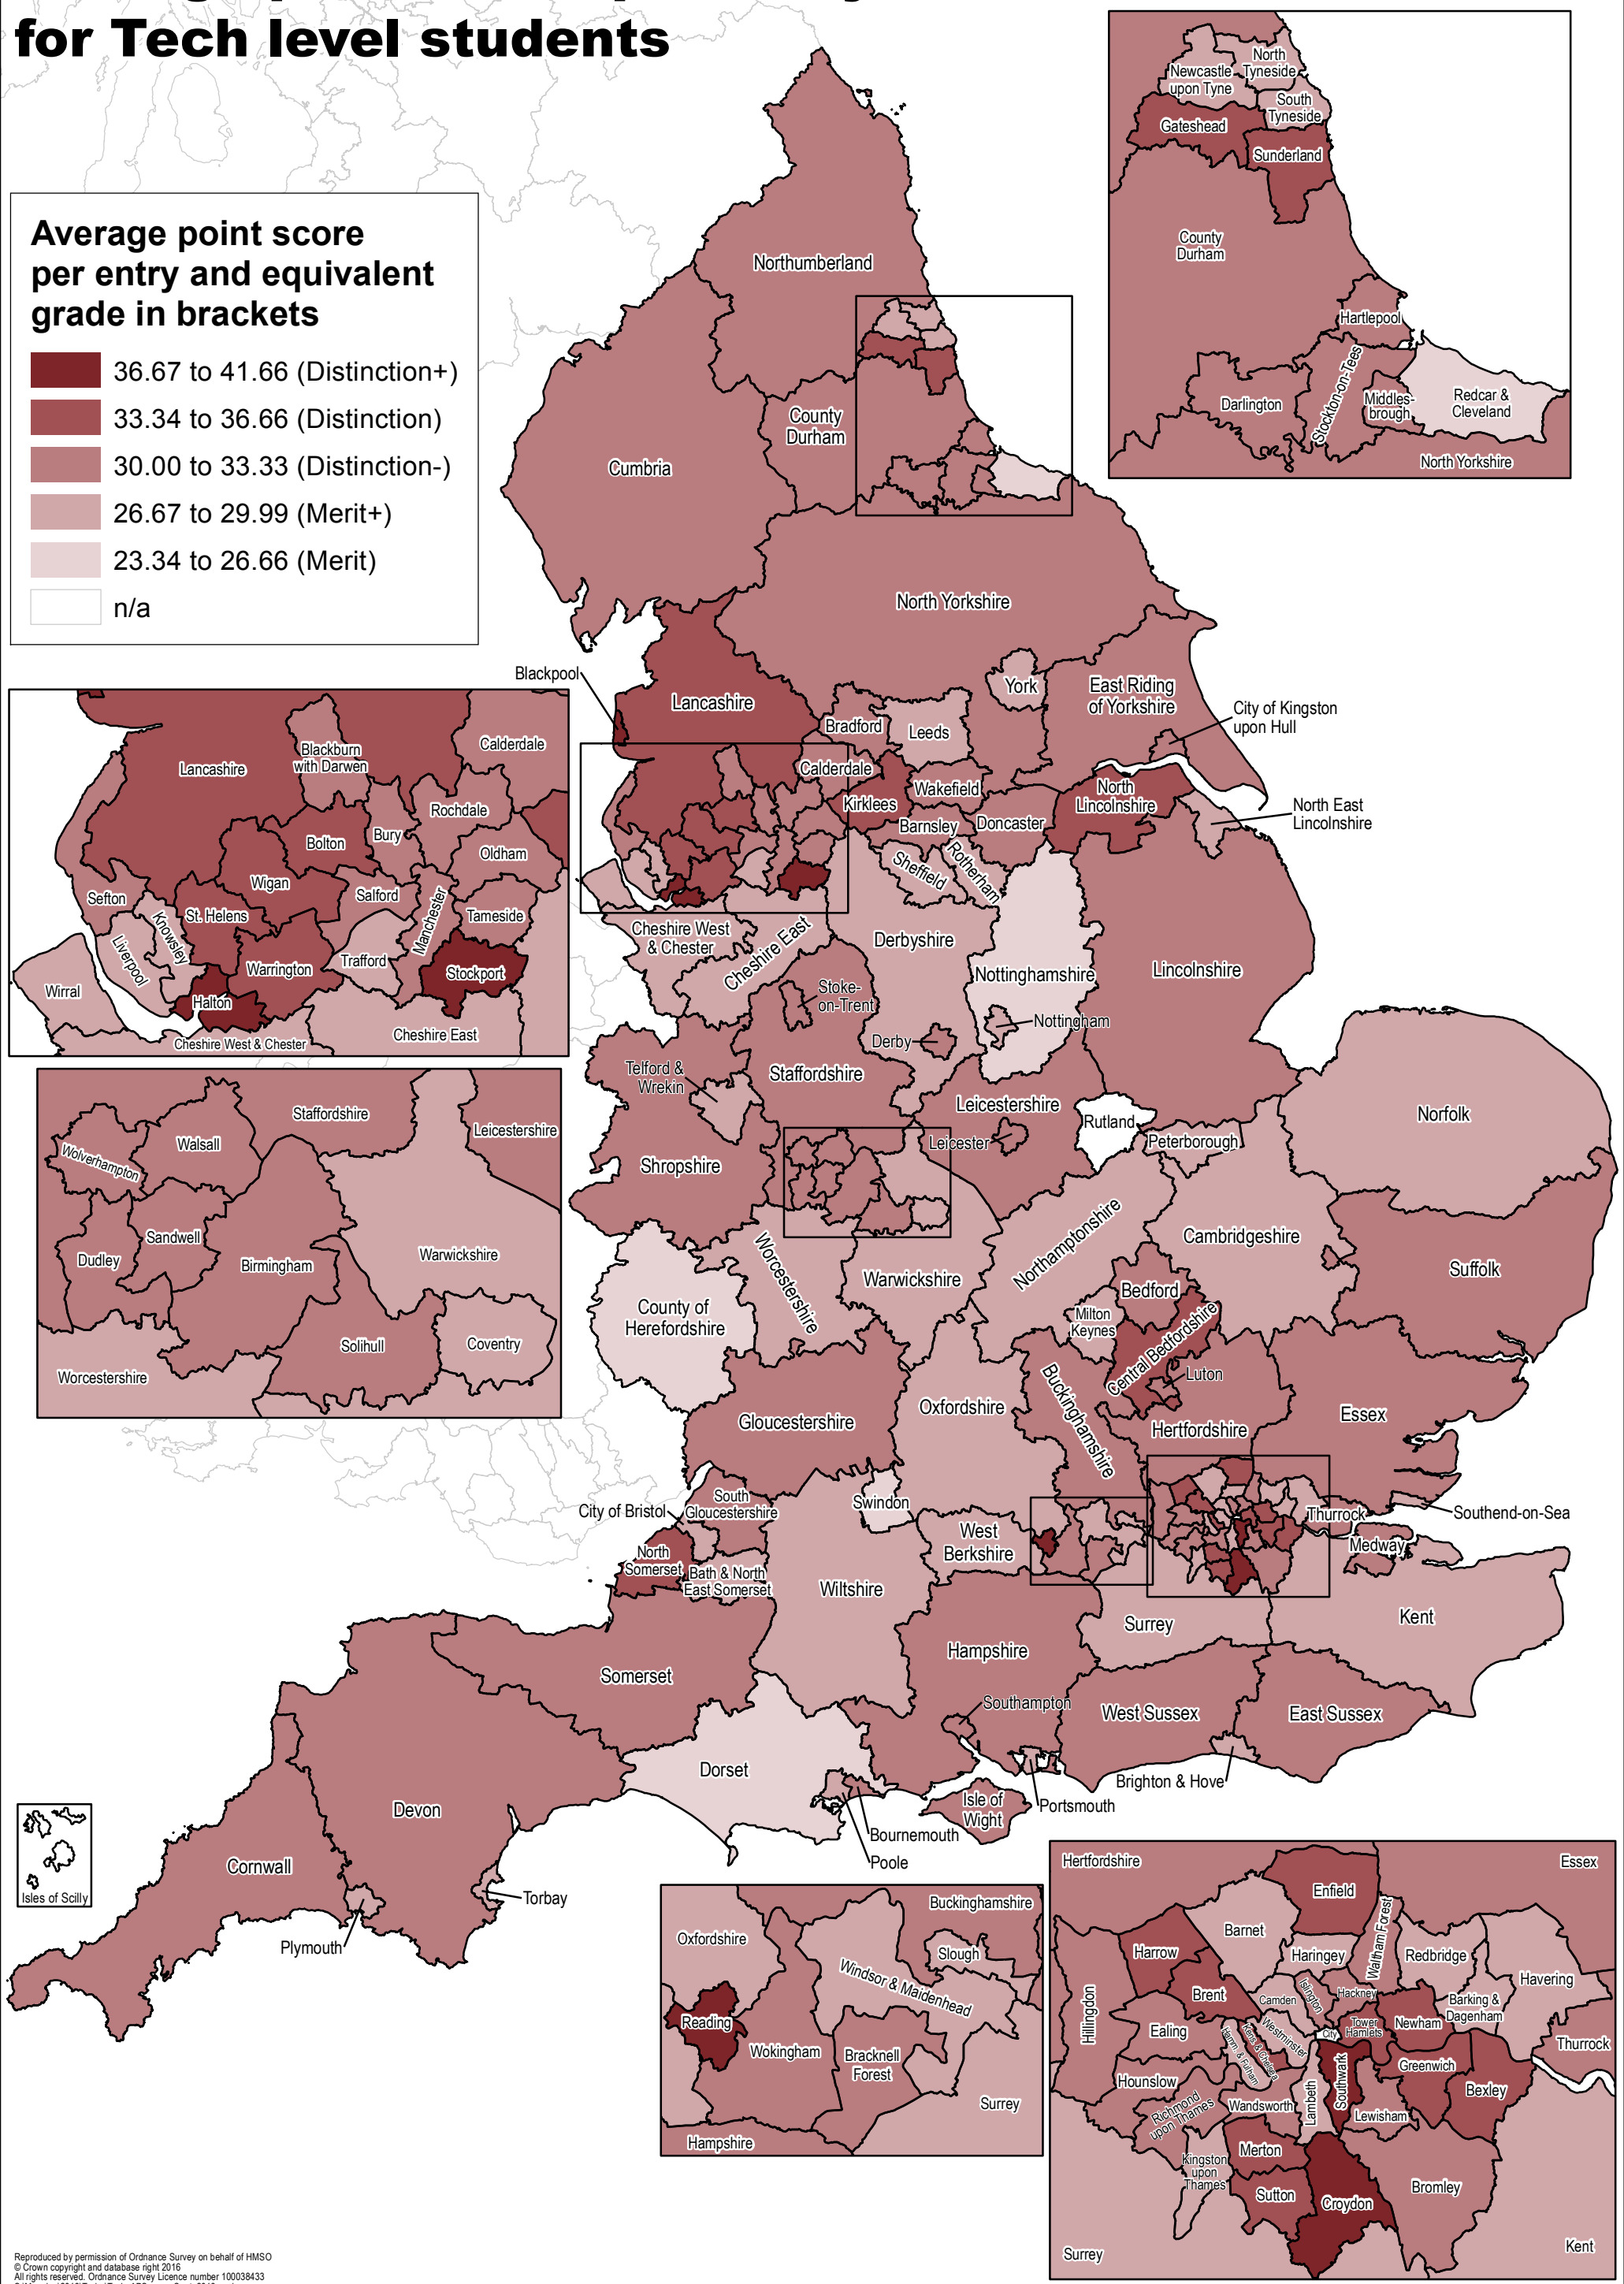

Average point score per entry for Tech level students

Average point score per entry and equivalent grade in brackets