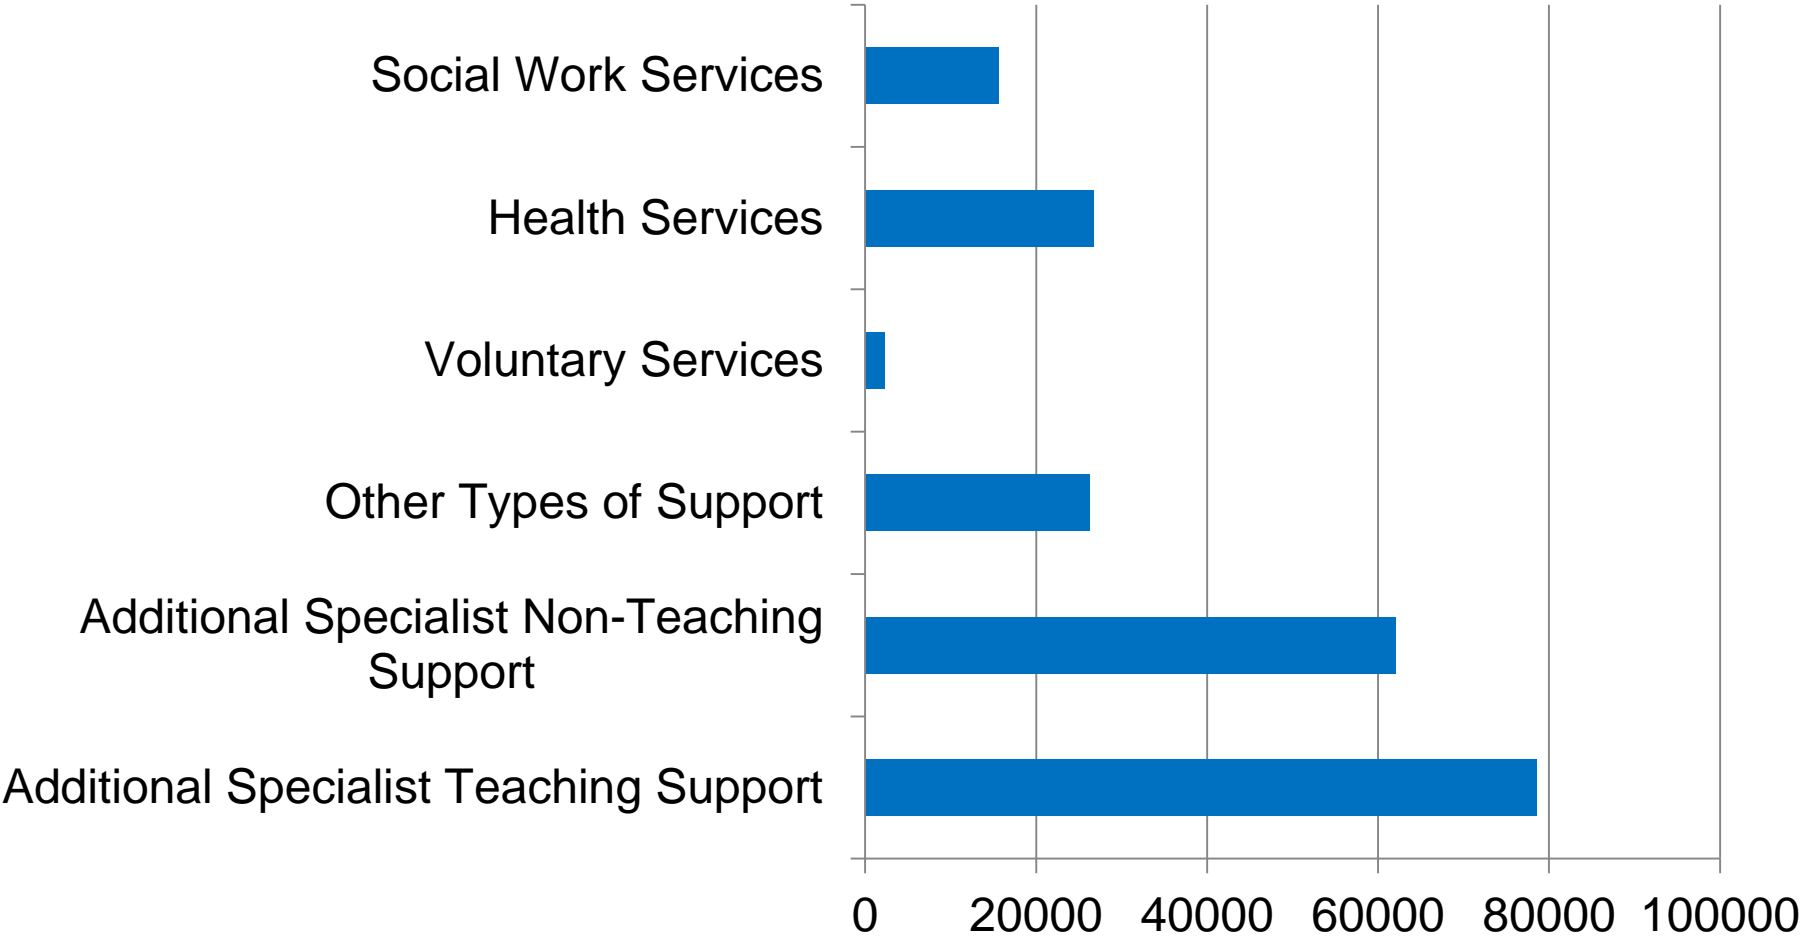

Types of additional support provided to children and young people with additional support needs

No. of Pupils for whom support is provided