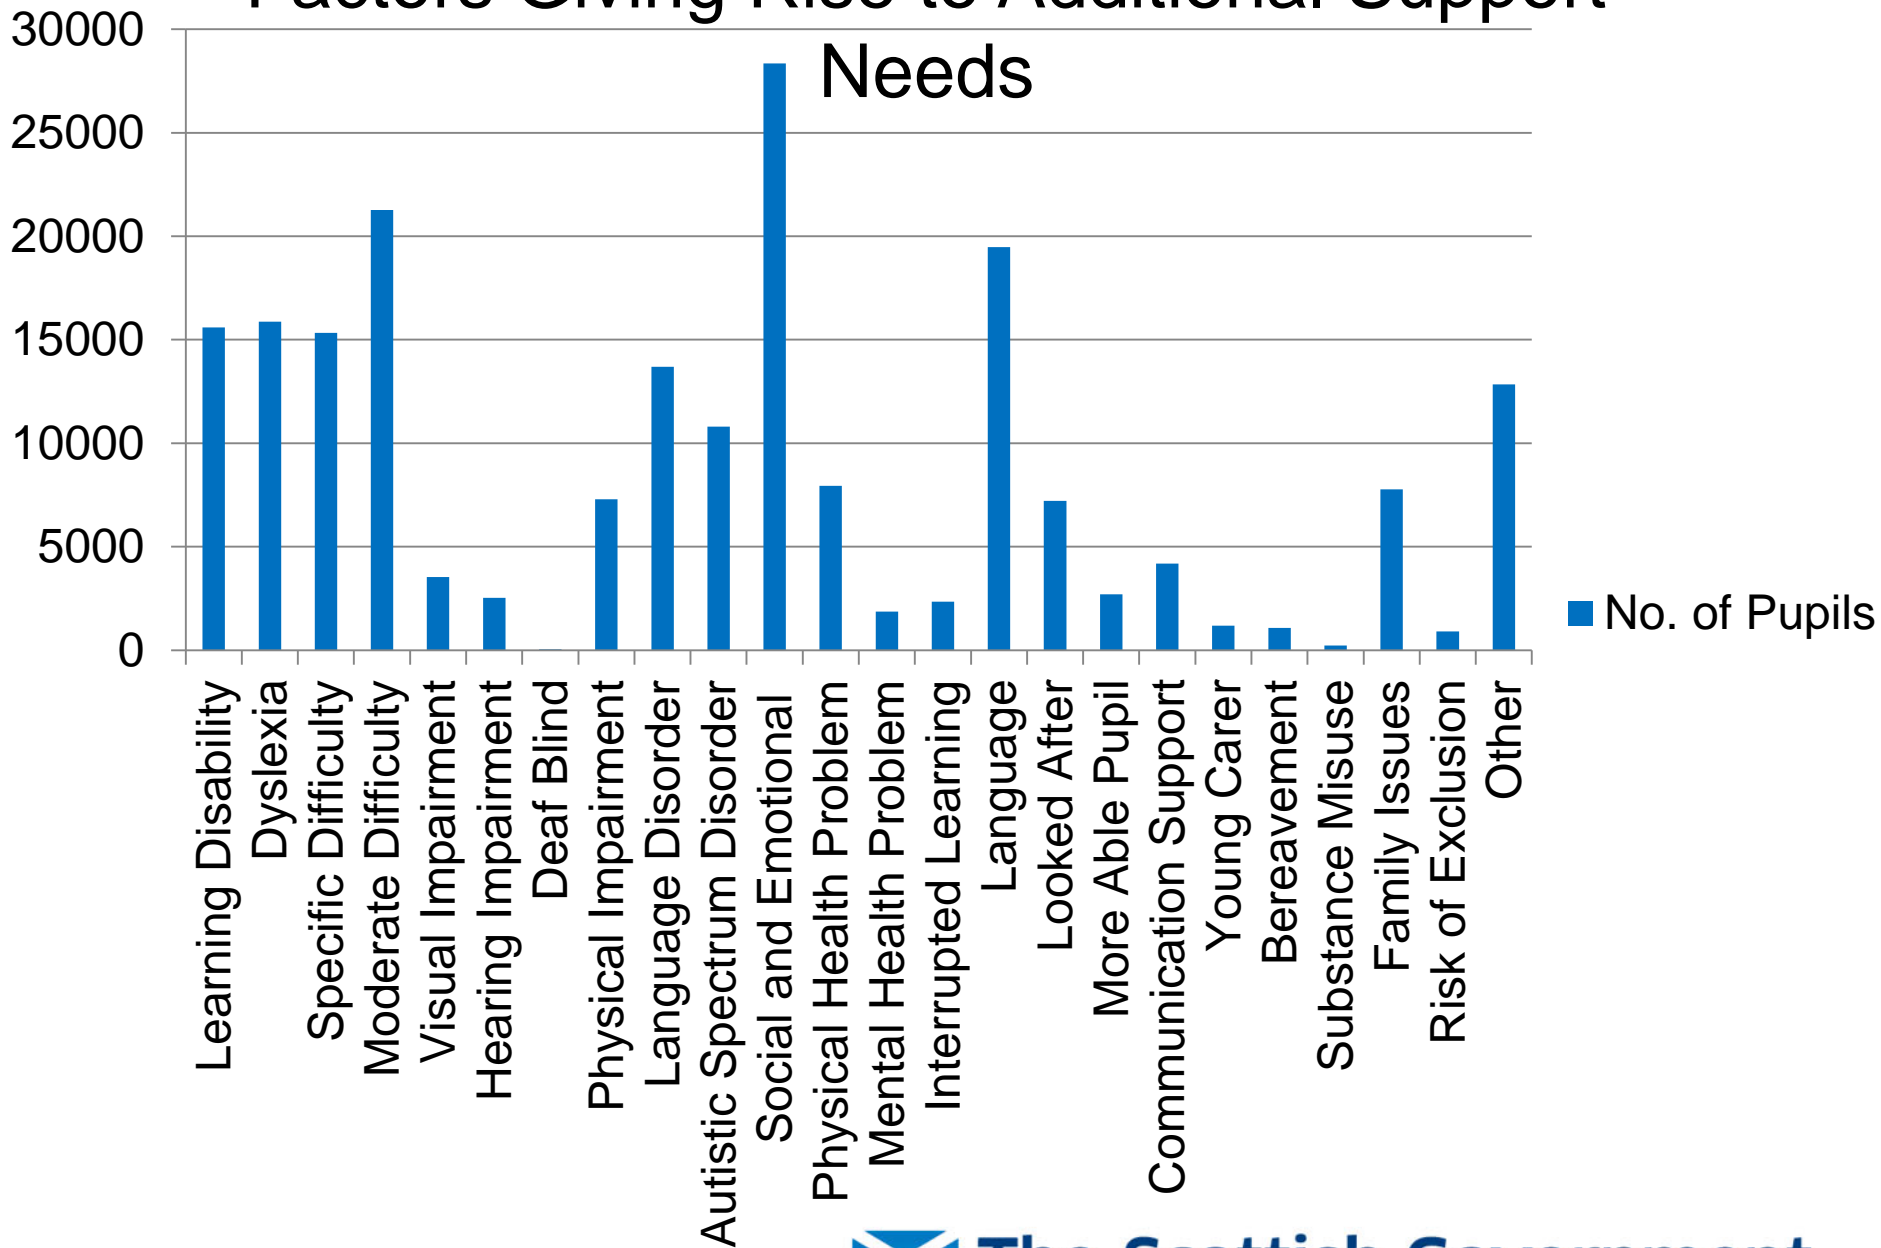

# Additional Support for Learning in Scotland in 2014

676,955 pupils in Scotland's local authority primary, secondary, special schools and grant aided schools in 2014

95% of pupils with additional support needs learn within mainstream schools

140,524 pupils were identified as having an additional support need

62% of children with additional support needs are boys, 38% are girls

The Scottish Government

# Factors Giving Rise to Additional Support Needs