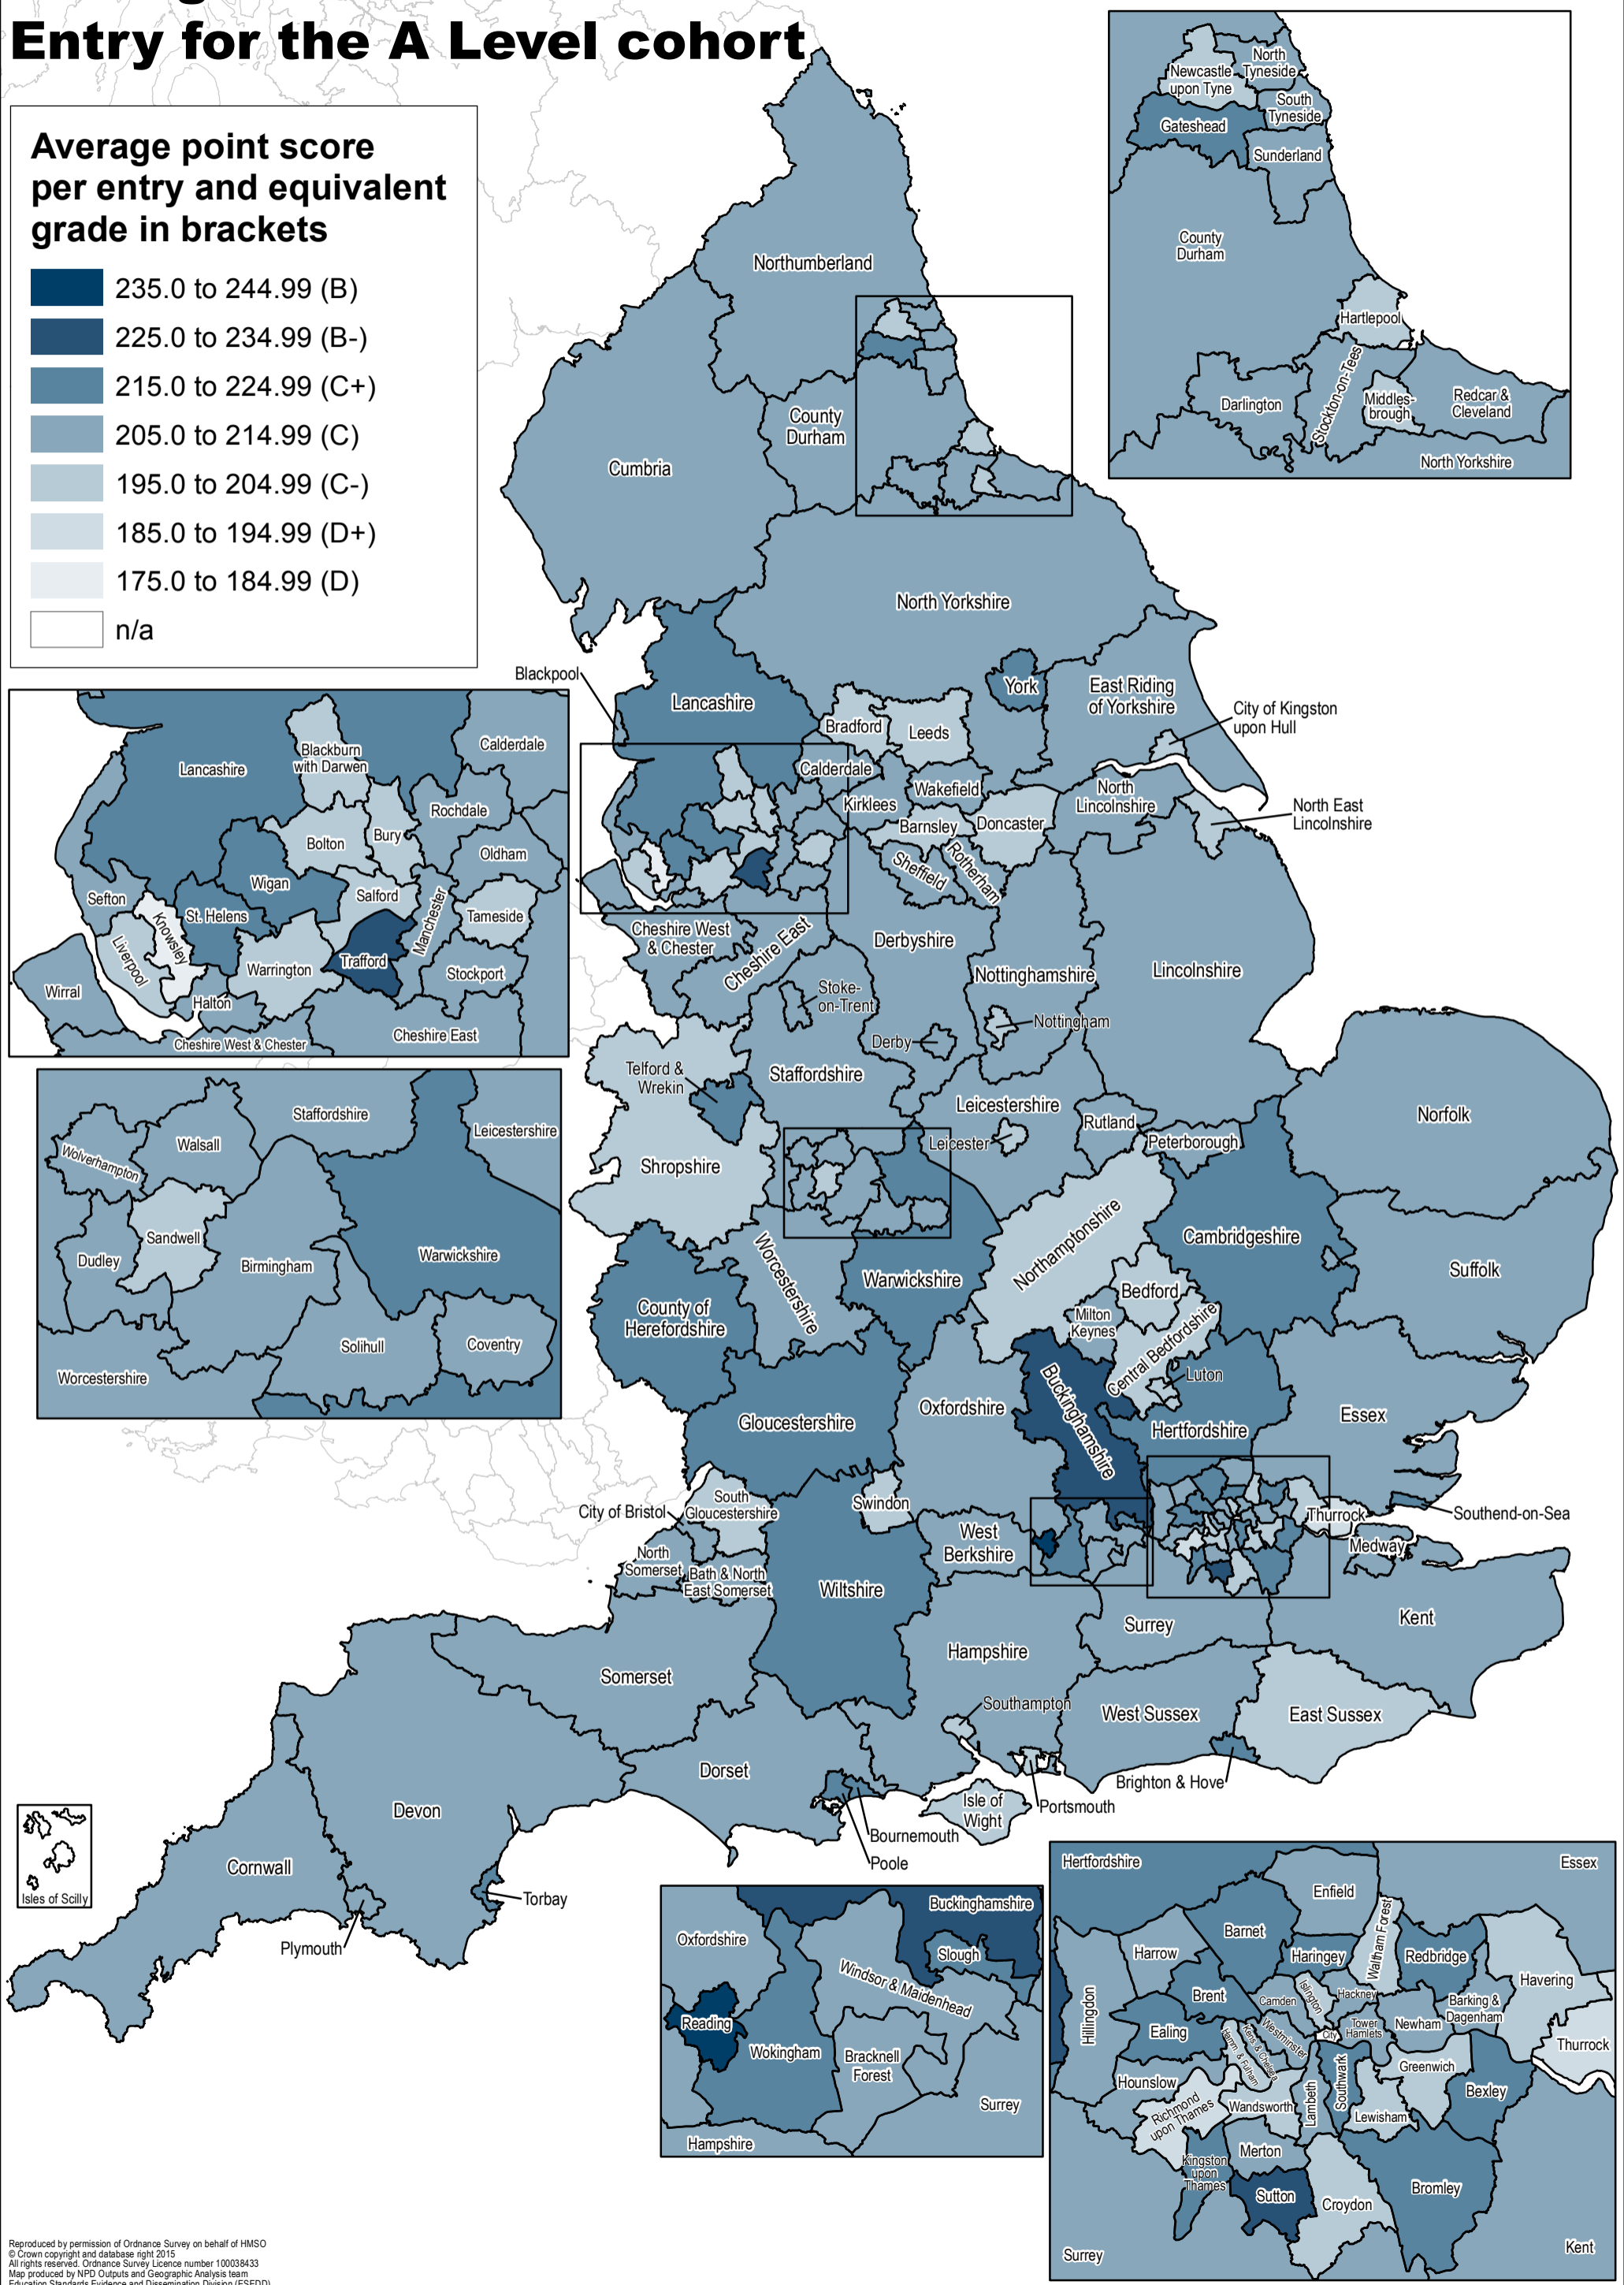

Average Point Score Per Entry for the A Level cohort

Average point score per entry and equivalent grade in brackets

- 235.0 to 244.99 (B)
- 225.0 to 234.99 (B-)
- 215.0 to 224.99 (C+)
- 205.0 to 214.99 (C)
- 195.0 to 204.99 (C-)
- 185.0 to 194.99 (D+)
- 175.0 to 184.99 (D)
- n/a