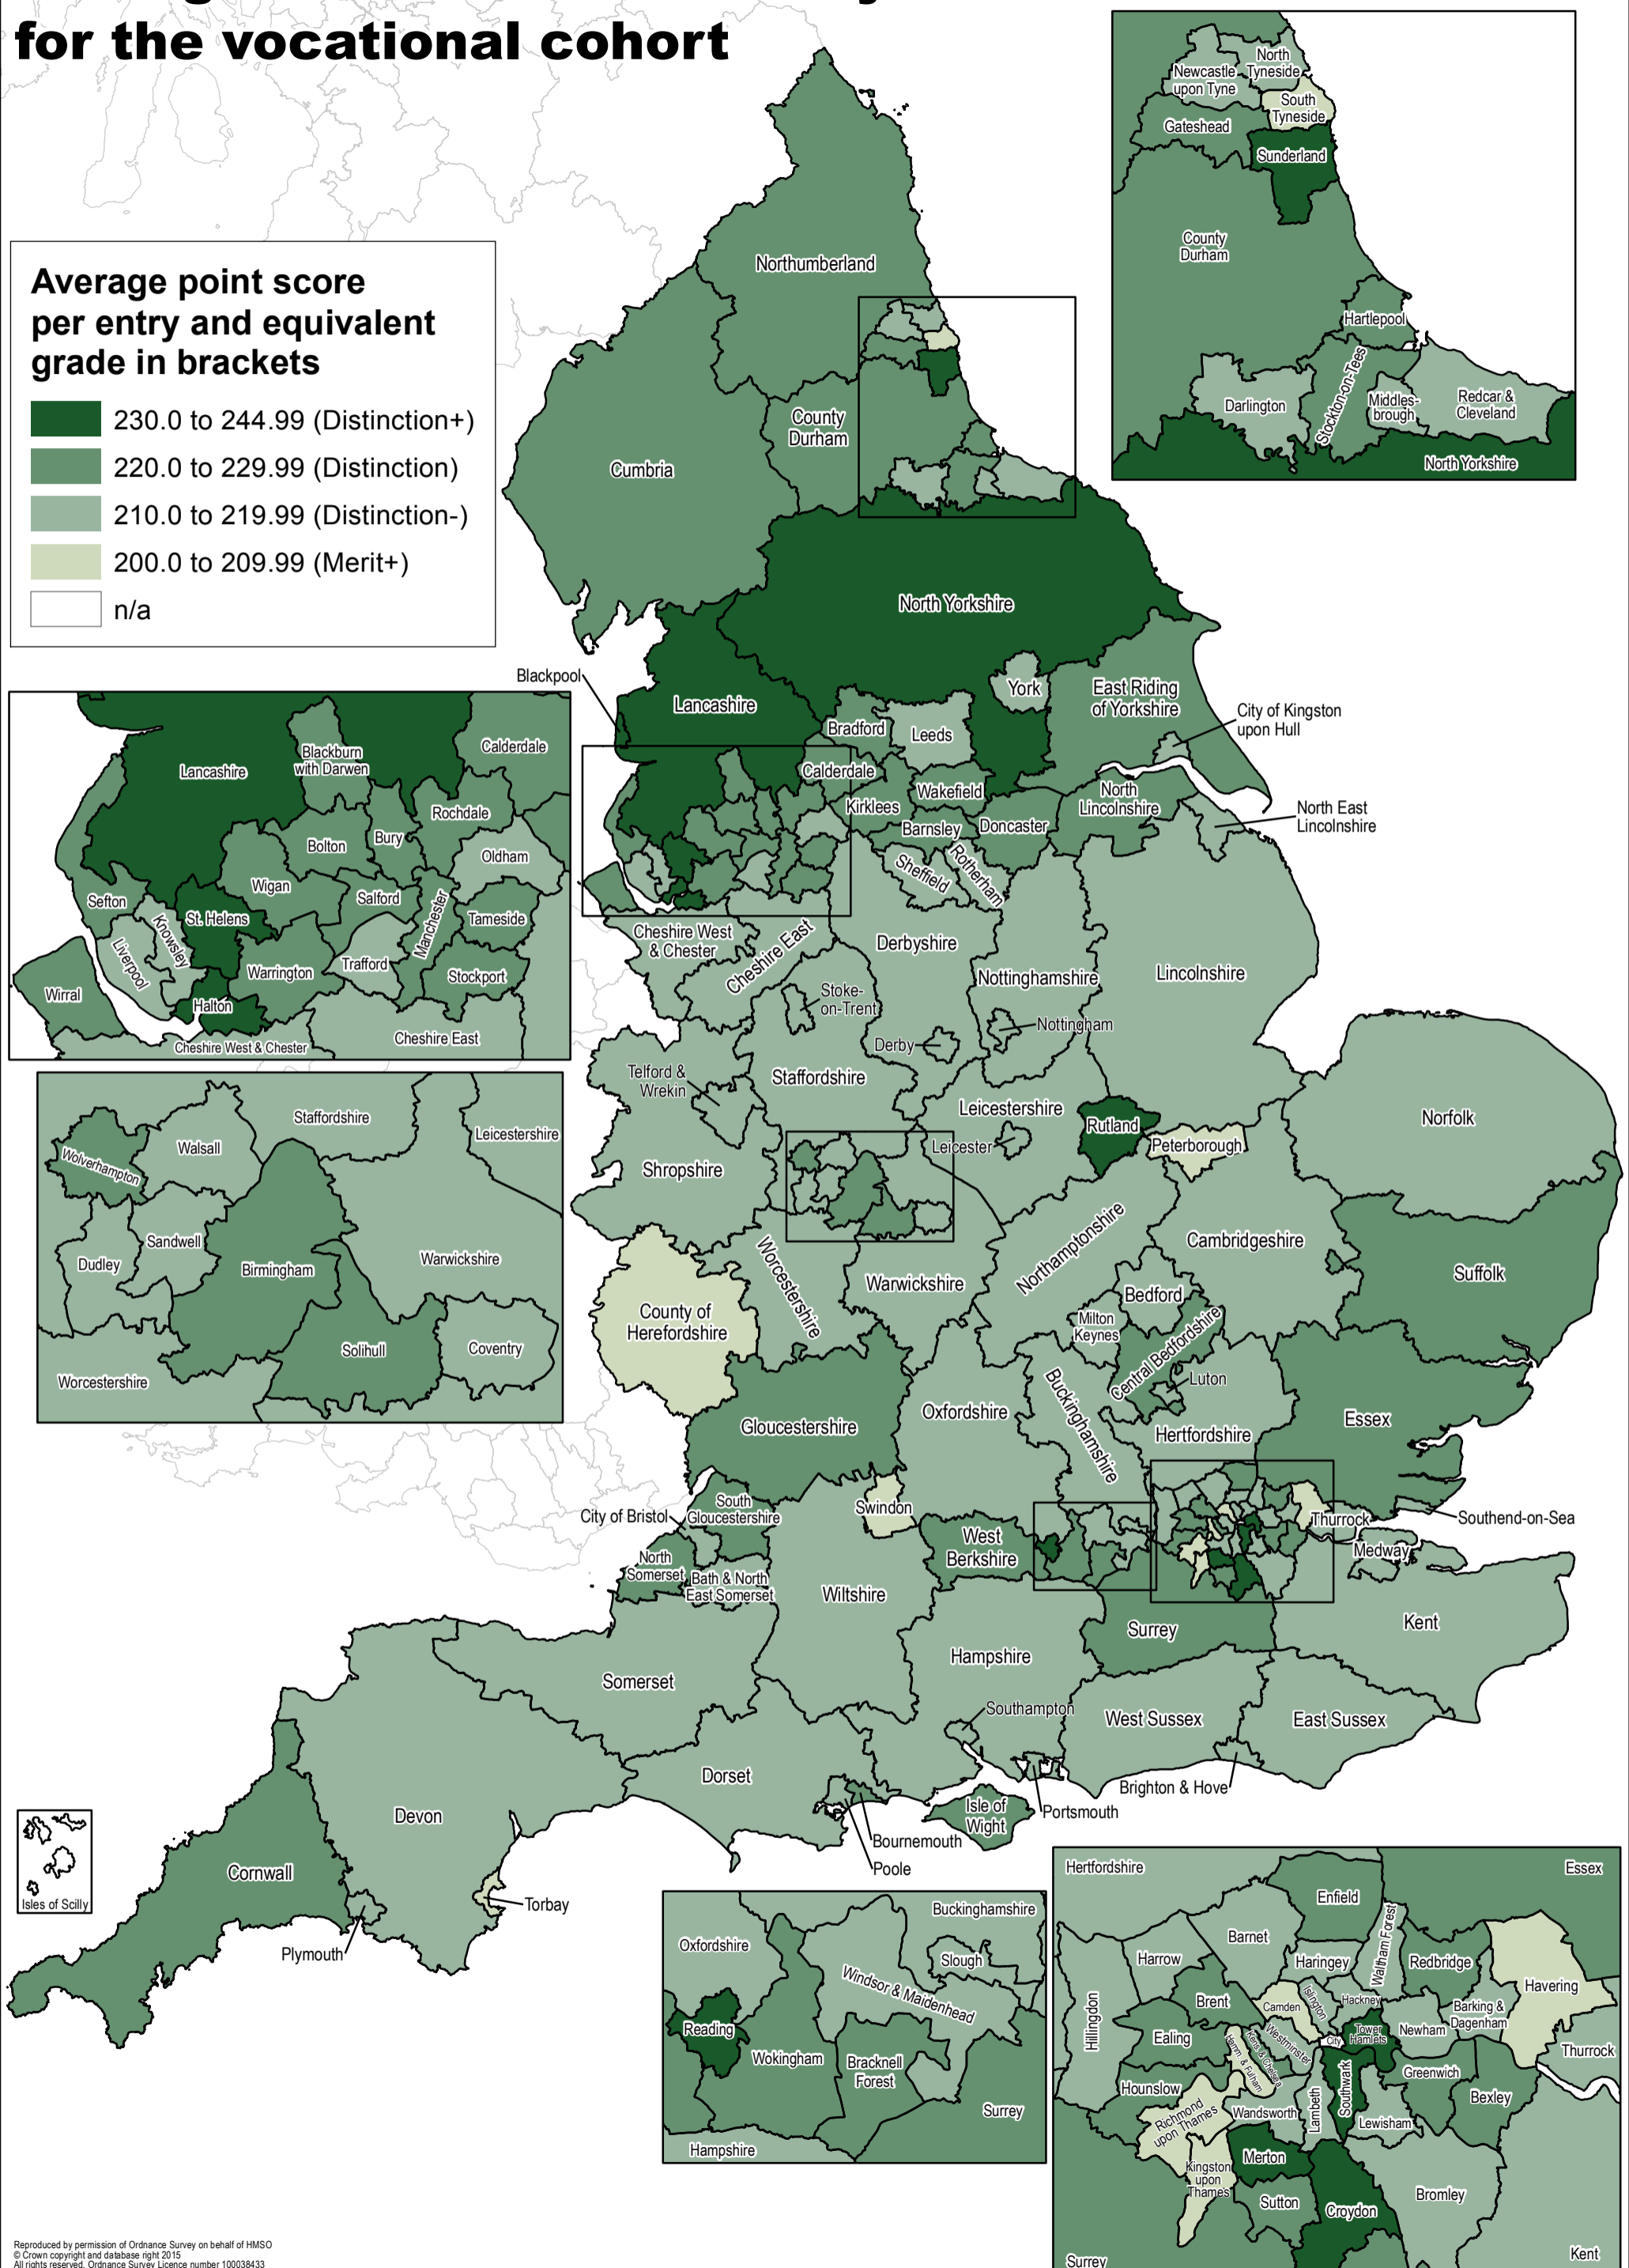

Average Point Score Per Entry for the vocational cohort

Average point score per entry and equivalent grade in brackets

- 230.0 to 244.99 (Distinction+)
- 220.0 to 229.99 (Distinction)
- 210.0 to 219.99 (Distinction-)
- 200.0 to 209.99 (Merit+)
- n/a