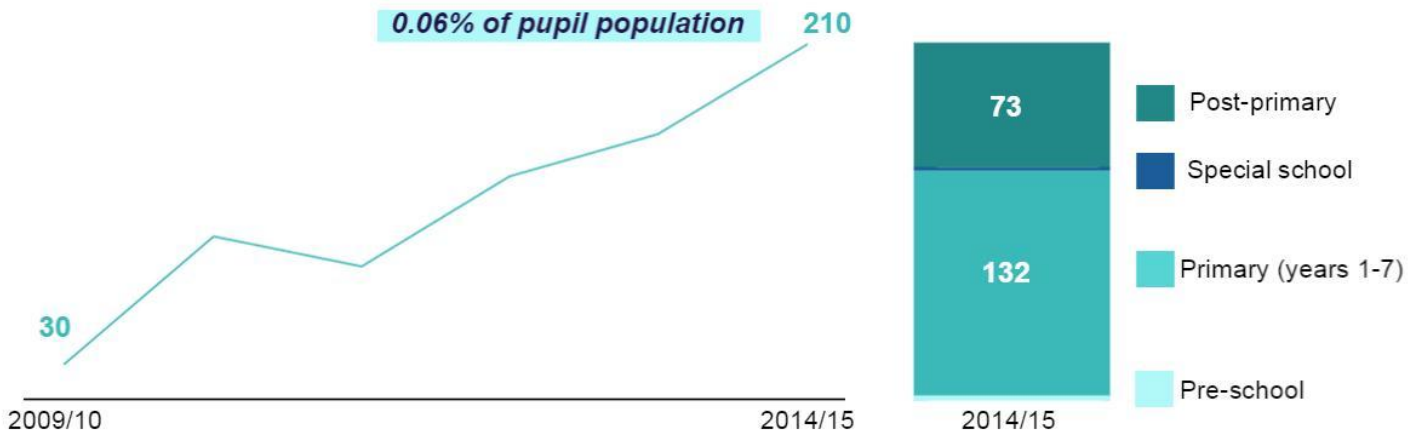

Roma pupils in education

2014/15 - Key statistics

Department of
Education
www.deni.gov.uk

AN ROINN
Oideachais
MÁINNSTRÍE O
Lear

Roma pupil enrolments

Distribution of Council area which Roma pupils reside

Free school meal entitlement