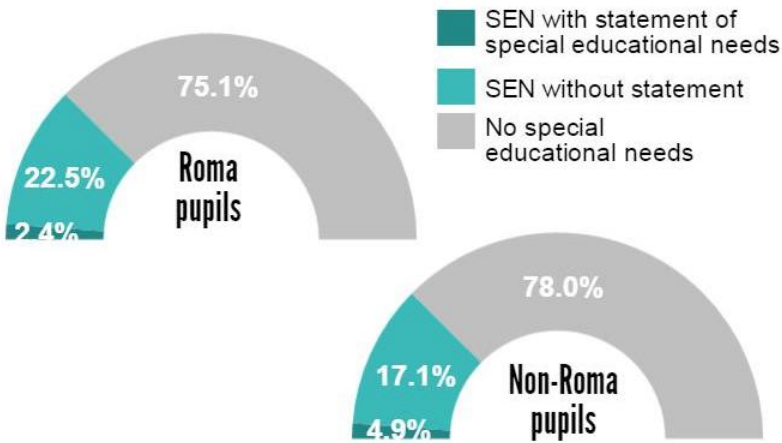

Special educational needs