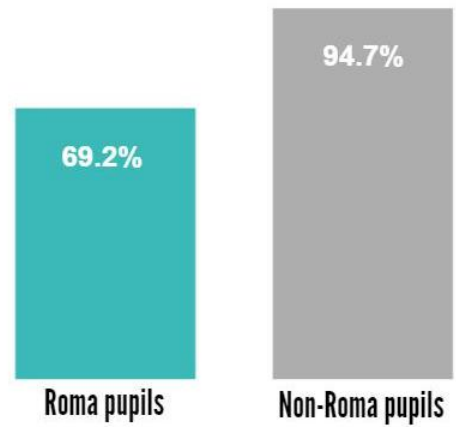

Attendance

Source: NI school census