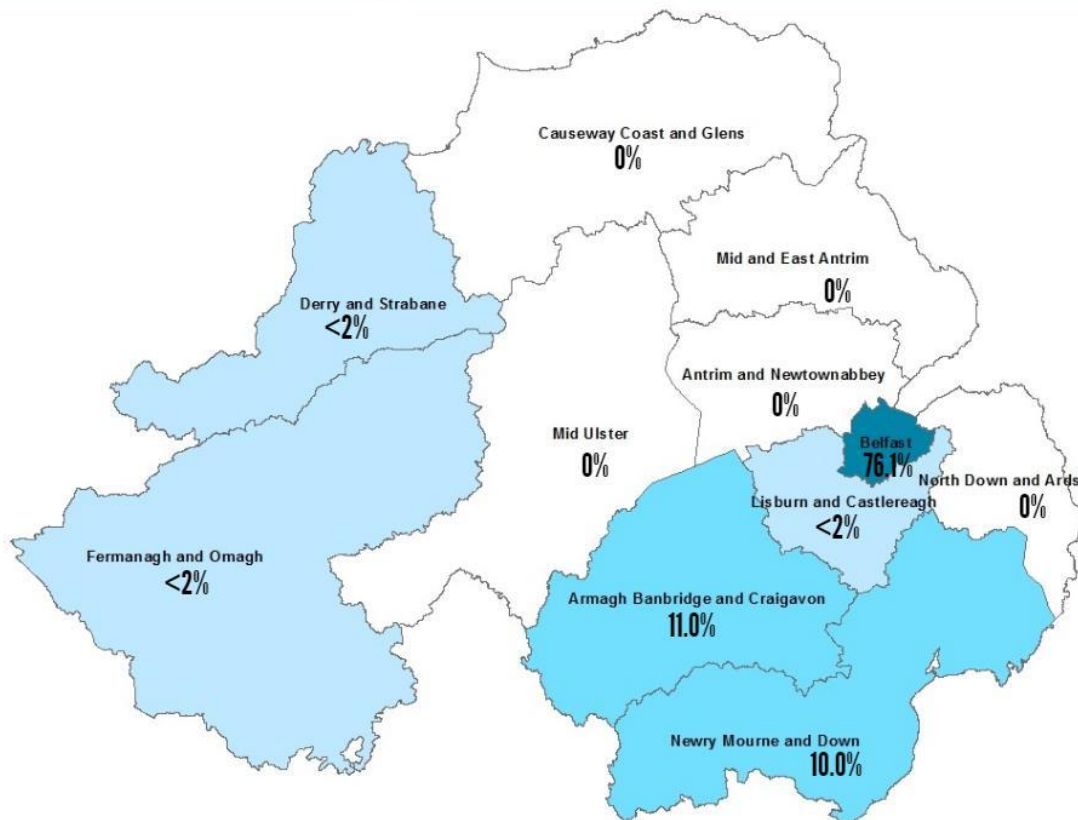

Roma pupils in education

2014/15 - Key statistics

Department of
Education
www.deni.gov.uk

AN ROINN
Oideachais
MÁINNSTRÍE O
Lear

Roma pupil enrolments

Distribution of Council area which Roma pupils reside

Free school meal entitlement