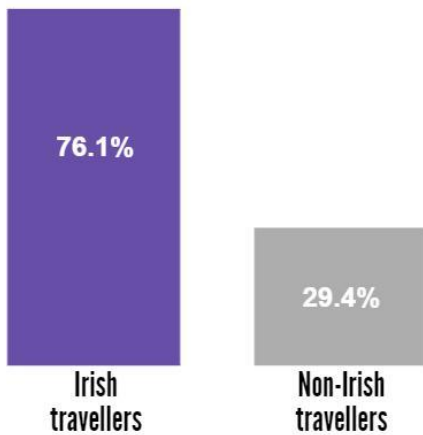

Irish travellers in education

2014/15 - Key statistics

Department of
Education
www.deni.gov.uk

AN ROINN
Oideachais
MÁINISTRÉ O
Lear

Irish traveller enrolments

Free school meal entitlement

Special educational needs