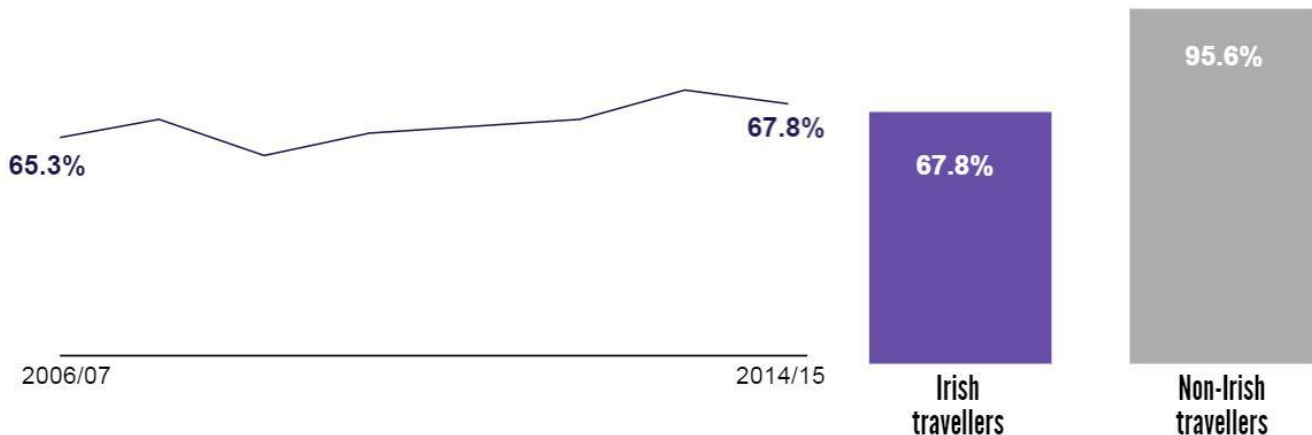

Attendance

Irish travellers - % attendance over time

Source: NI school census