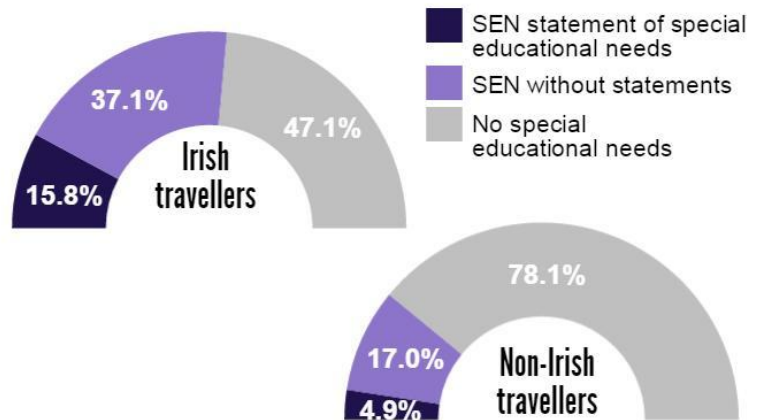

Irish travellers in education

2014/15 - Key statistics

Department of
Education
www.deni.gov.uk

AN ROINN
Oideachais
MÁINISTRÉ O
Lear

Irish traveller enrolments

Free school meal entitlement

Special educational needs