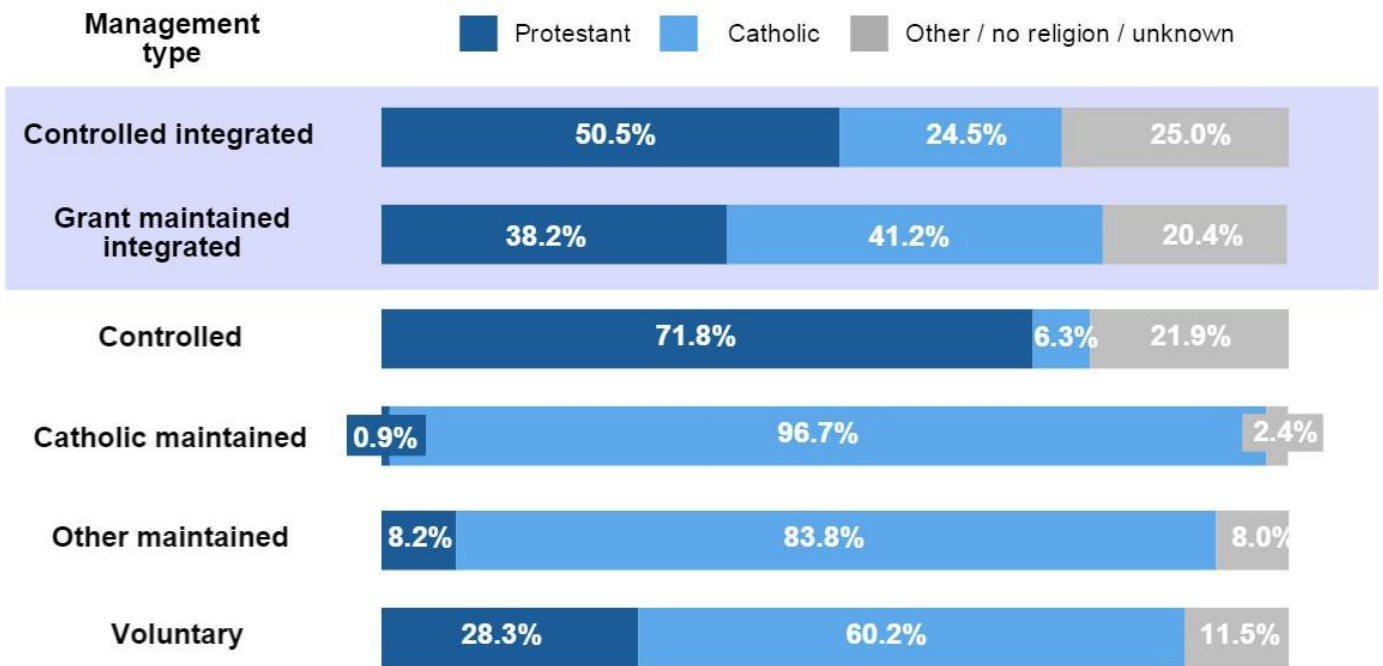

6.9%

Enrolments in integrated schools have levelled off in recent years...

Number of integrated schools

2001/02

46

2009/10

61

2014/15

62

...but so have the number of integrated schools

Religion of pupils by school management type

Free school meal entitlement

Source: NI school census