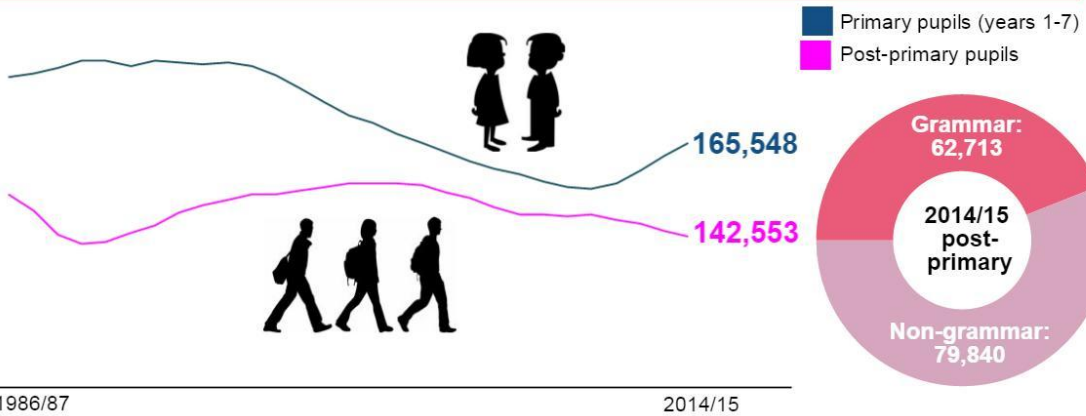

School enrolments in Northern Ireland

2014/15 - Key statistics

Number of schools in Northern Ireland

No of schools in 1986/87

Primary schools

995

Grammar schools

74

Non-grammar schools

176

School enrolments