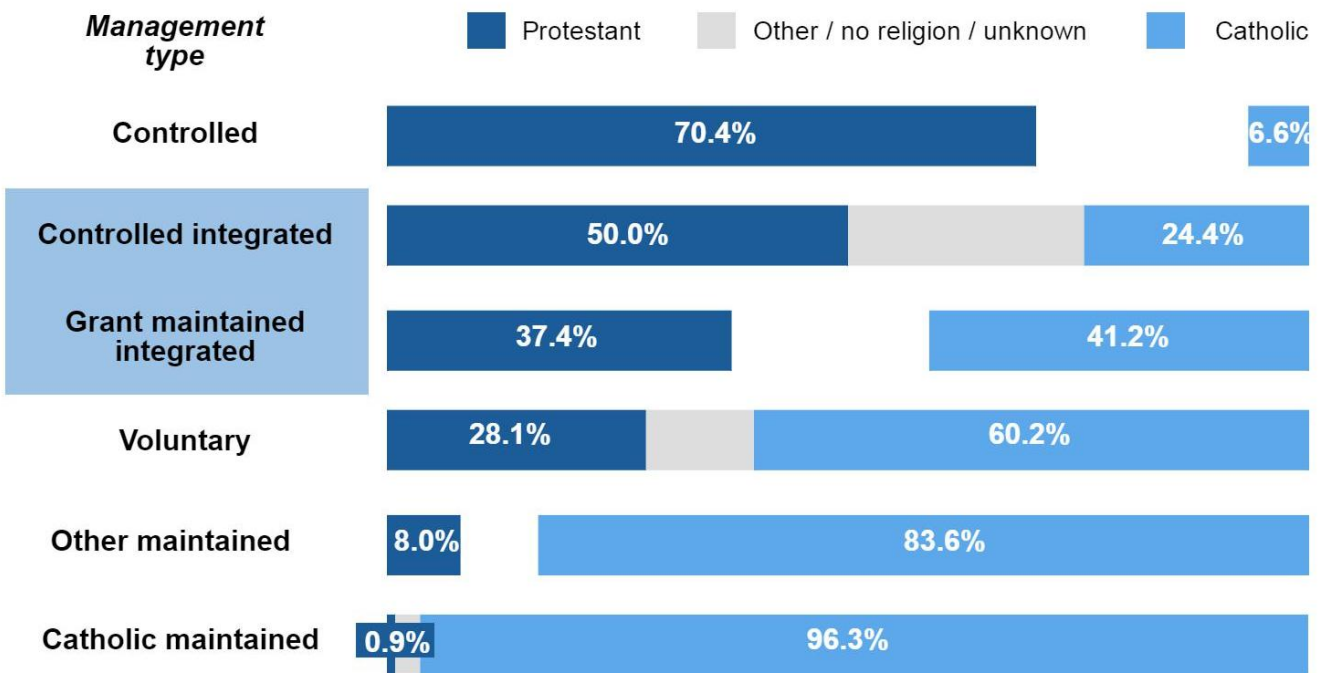

## Integrated school enrolments over time

Enrolments as % of  
overall school  
enrolments

%

4.5%

6.9%

Enrolments in  
integrated schools  
have levelled off in  
recent years...

Number of integrated  
schools

2001/02

46

2009/10

61

2015/16

63

...but so have the  
number of  
integrated schools

## Religion of pupils by school management type