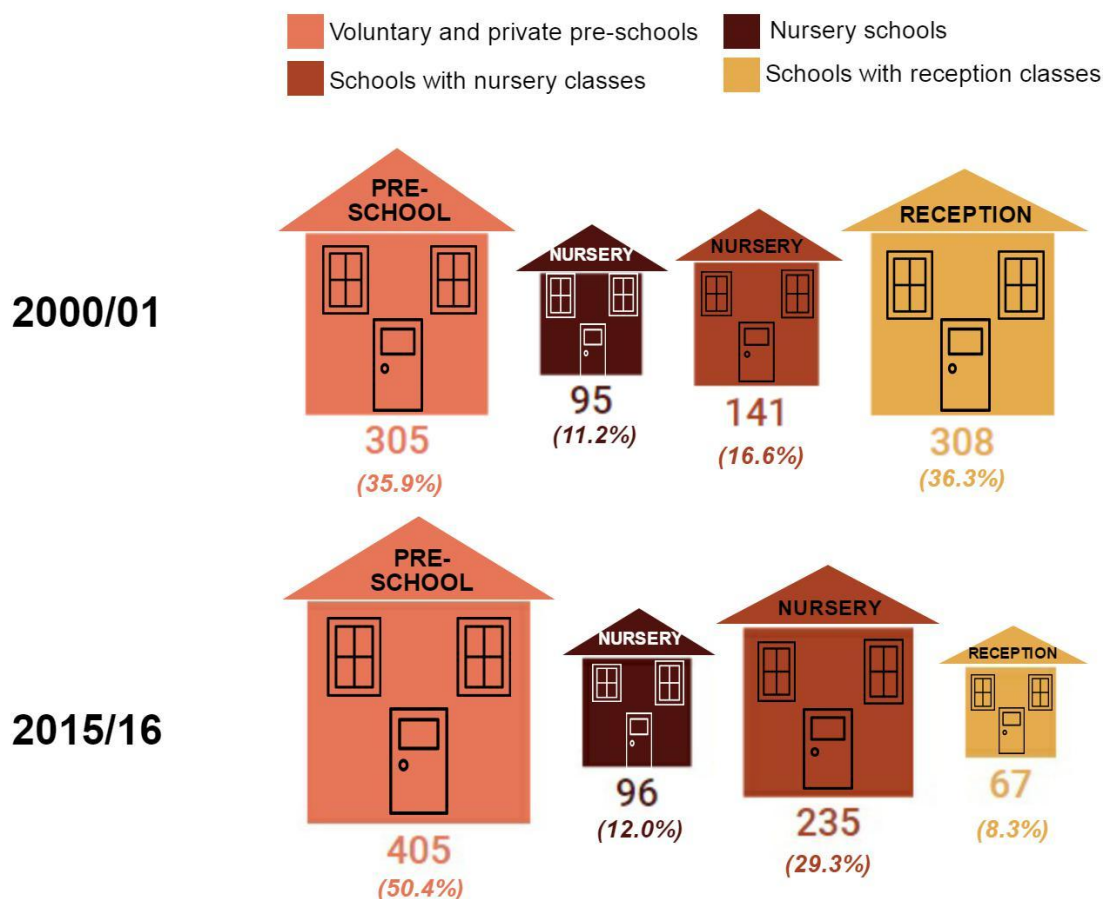

# Pre-school enrolments in Northern Ireland

2015/16 - Key statistics

## Number of pre-school establishments

### 3 year olds enrolled in a funded pre-school place

**91.6%**

of 3 year olds in the population in funded pre-school places