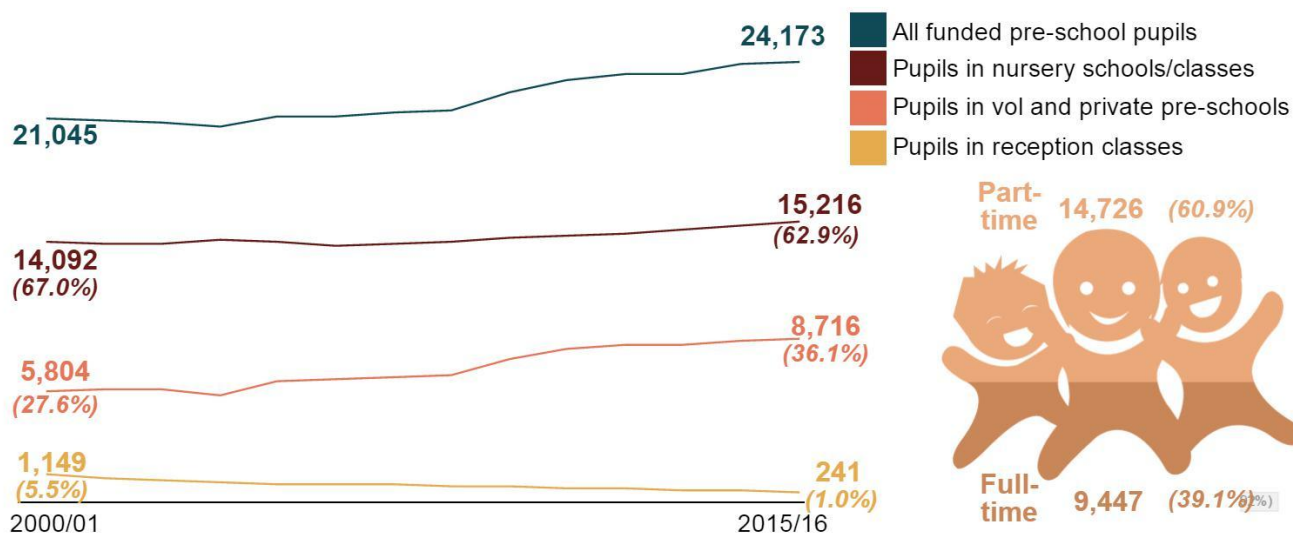

# Pre-school enrolments in Northern Ireland

2015/16 - Key statistics

## Number of pre-school establishments

### 3 year olds enrolled in a funded pre-school place

**91.6%**

of 3 year olds in the population in funded pre-school places