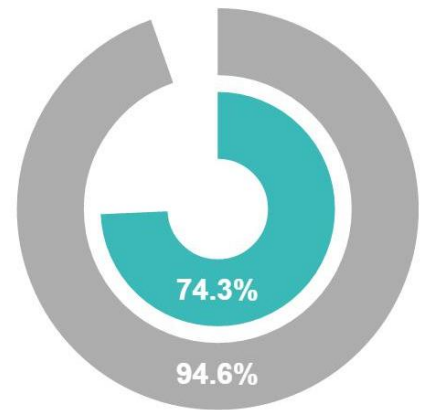

Newcomers

Roma pupils that are newcomers: **92.6%**

Special educational needs

Attendance

Roma pupils Non-Roma pupils

Source: NI school census