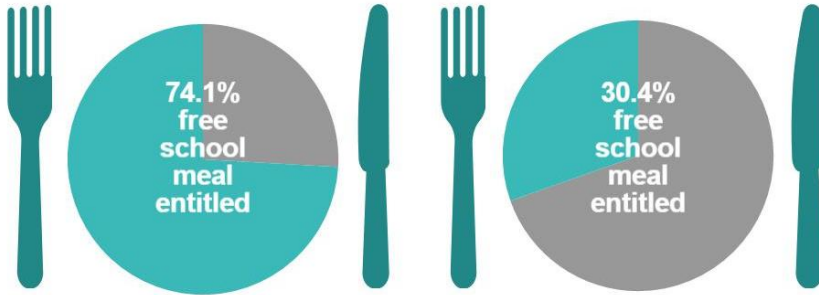

Roma pupils in education

2015/16 - Key statistics

Roma pupil enrolments

0.08% of pupil population

Distribution of Council area which Roma pupils reside

Free school meal entitlement

Roma pupils

Non-Roma pupils