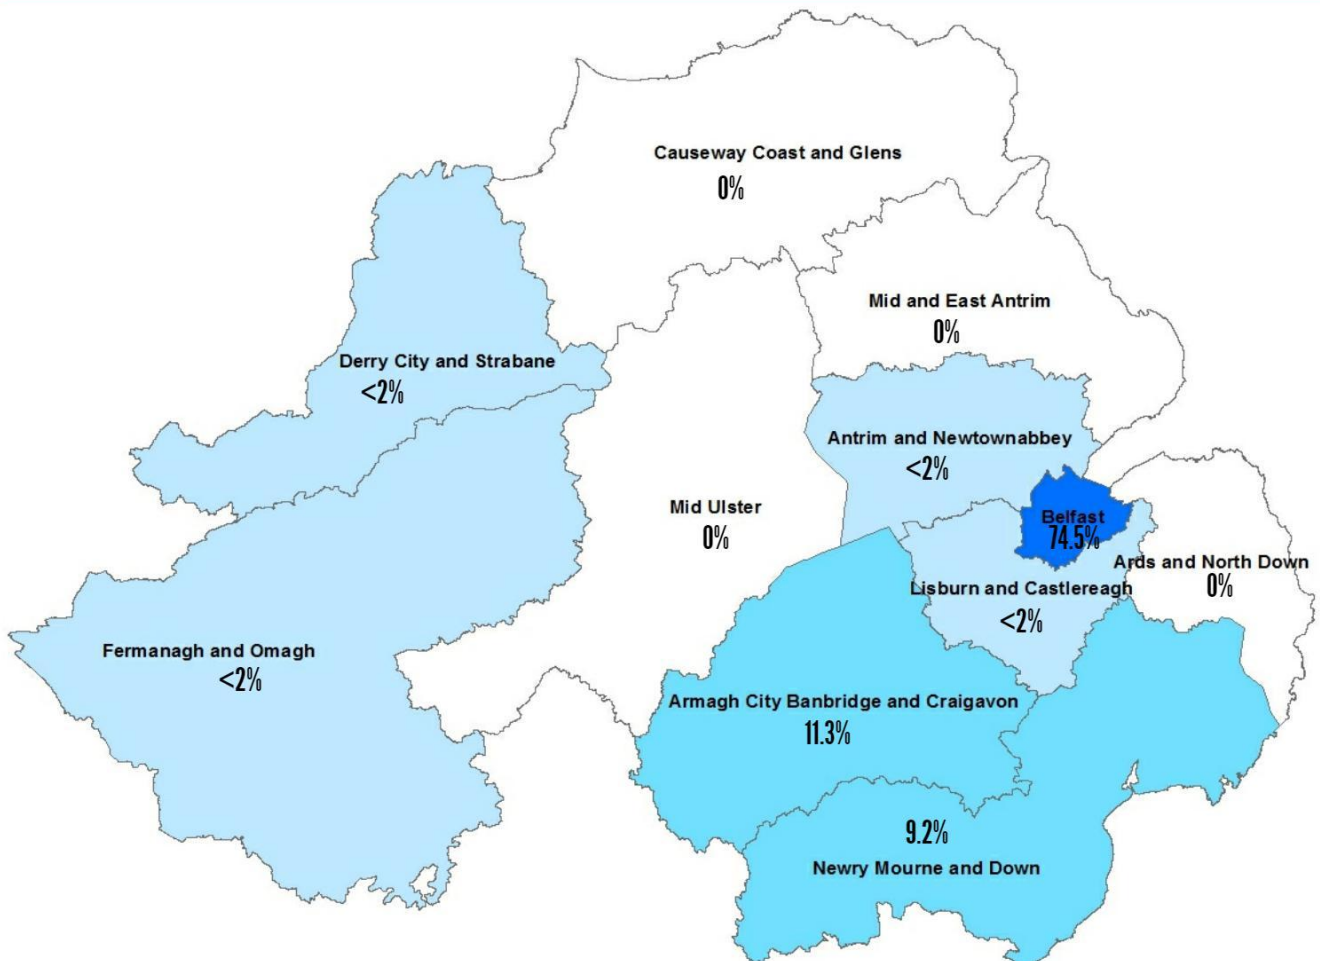

Roma pupils in education

2015/16 - Key statistics

Roma pupil enrolments

0.08% of pupil population

Distribution of Council area which Roma pupils reside

Free school meal entitlement

Roma pupils

Non-Roma pupils