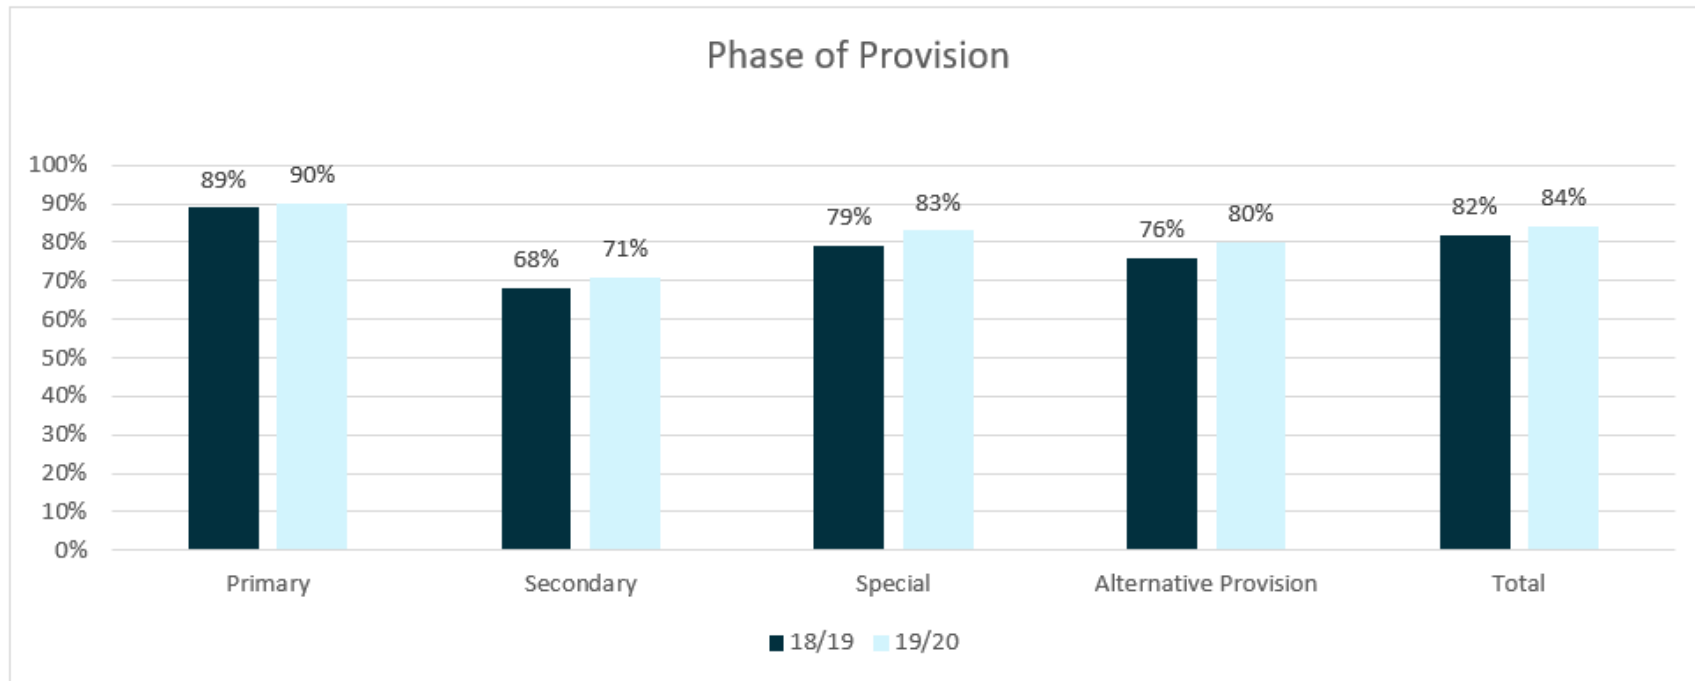

Restated figure 15a and 15b – Academies in MATs with more than one academy as at 31 August 2020 by phase and type (source: <https://get-information-schools.service.gov.uk/>)