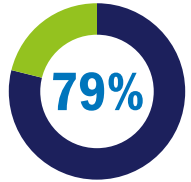

SUCCESS RATE