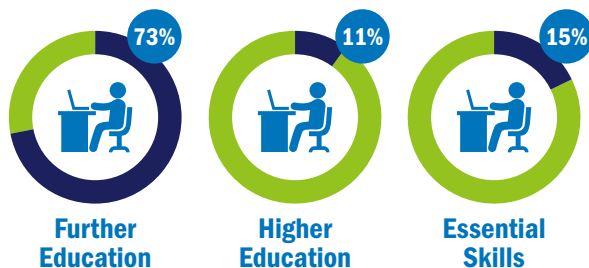

FURTHER EDUCATION SECTOR ACTIVITY IN NORTHERN IRELAND 2020/21

TOP 5 MOST POPULAR SUBJECT AREAS

MODE OF STUDY

PROVISION AREA

STEM ENROLMENTS

29,875

Science • Technology • Engineering
Mathematics • Enrolments