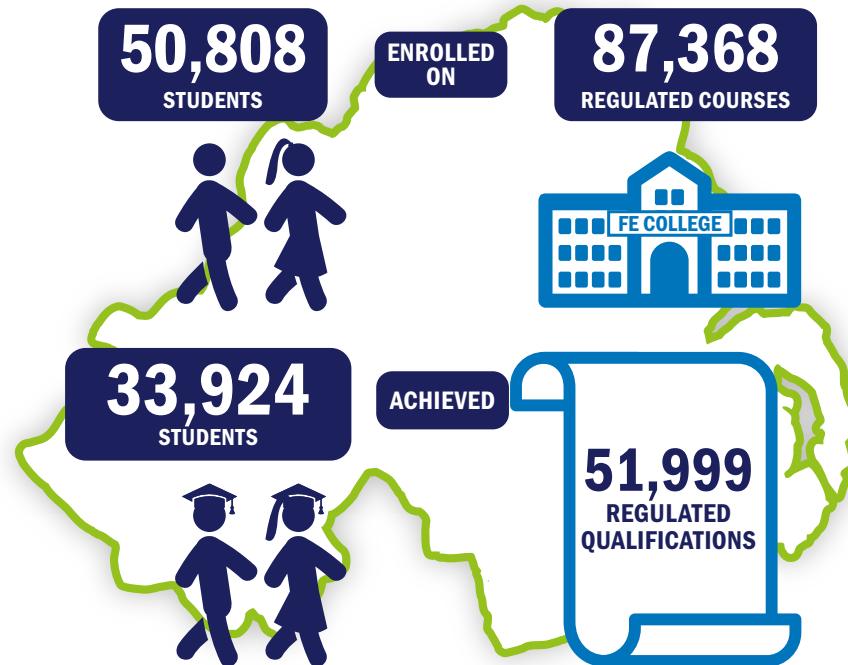

FURTHER EDUCATION SECTOR ACTIVITY IN NORTHERN IRELAND 2020/21

TOP 5 MOST POPULAR SUBJECT AREAS

MODE OF STUDY

PROVISION AREA

STEM ENROLMENTS

29,875

Science • Technology • Engineering
Mathematics • Enrolments

27% Female **73% Male**

SUCCESS RATE

AGE BAND

	FEMALE	MALE
19 and under	22%	38%
20-24	6%	8%
25 and over	16%	9%
TOTAL	44%	56%

LEVEL OF STUDY

% SHARE OF FE SECTOR

HIGHER EDUCATION ENROLMENTS

10,034