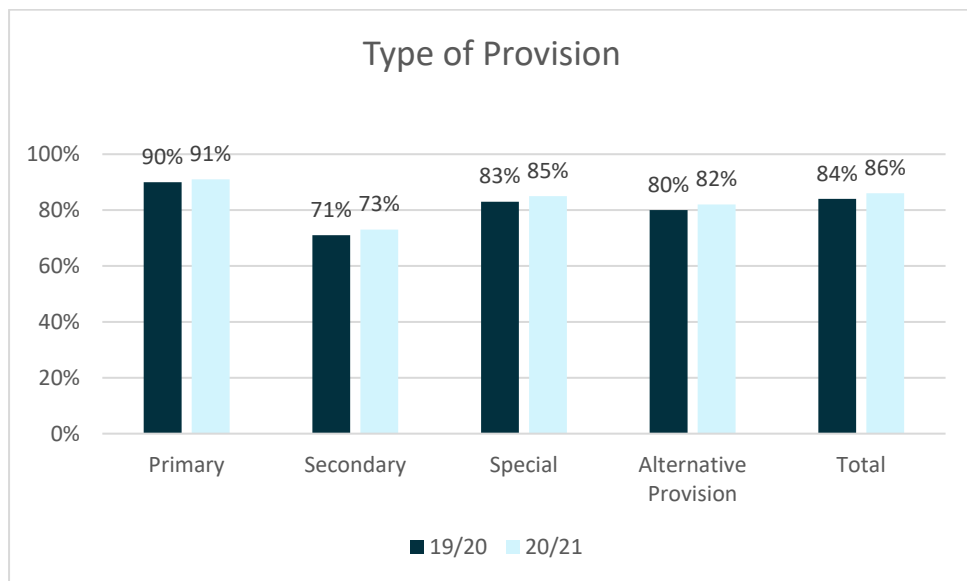

Restated figure 13a and 13b - Number of academies by type and provision open and opened by 31 August 2021 (source: <https://get-information-schools.service.gov.uk/>)

Total open at 31 August 2021

Academy type	Provision type: primary	Provision type: secondary	Provision type: special	Provision type: alternative provision	Provision type: total
Sponsored	1,625	777	78	28	2,508
Converter	4,491	1,656	278	76	6,501
Free school	221	299	61	49	630
Total	6,337	2,732	417	153	9,639

Number opened in year to 31 August 2021

Academy type	Provision type: primary	Provision type: secondary	Provision type: special	Provision type: alternative provision	Provision type: total
Sponsored	72	31	12	3	118
Converter	258	33	7	3	301
Free school	23	15	17	2	57
Total	353	79	36	8	476

Restated figure 15a and 15b – Academies in MATs with more than one academy as at 31 August 2021 by phase and type (source: <https://get-information-schools.service.gov.uk/>)