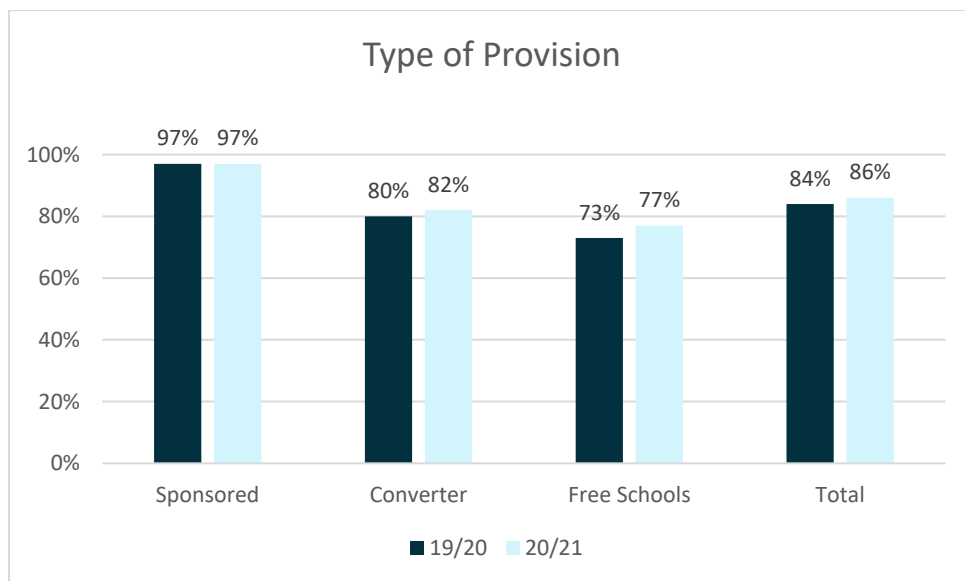

Restated Figure 16: Number of academies in multi academy trusts as at 31 August 2021 (source: <https://get-information-schools.service.gov.uk/>)